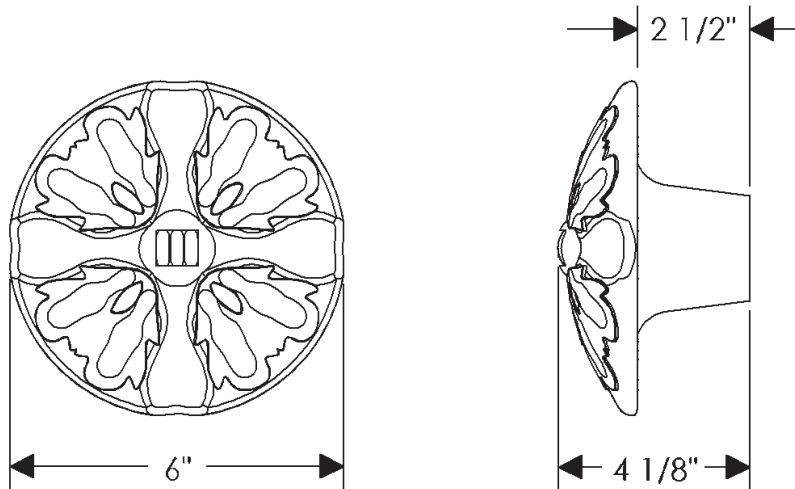

ROCKY MOUNTAIN®

H A R D W A R E

G666
6" Medallion Pull
Weight: 14.50 lbs.