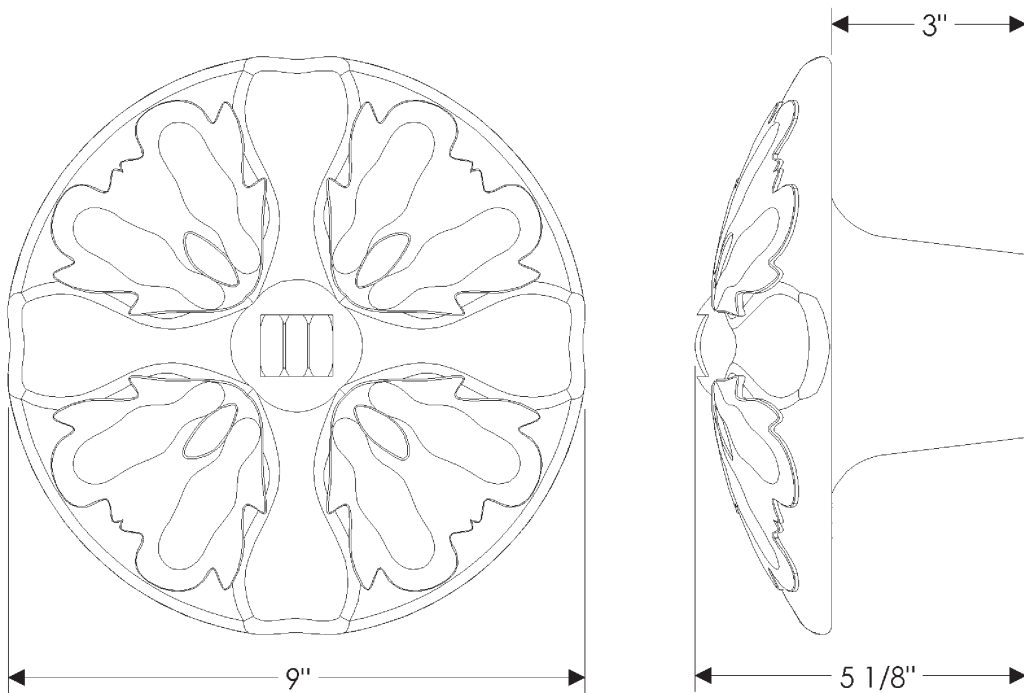

# ROCKY MOUNTAIN®

H A R D W A R E

G662  
9" Medallion Pull  
Weight: 28.50 lbs.