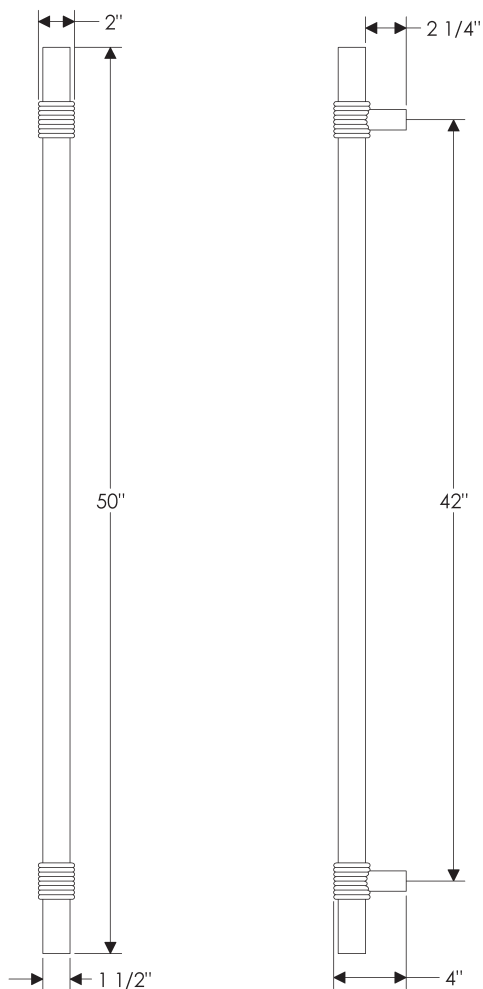

# ROCKY MOUNTAIN®

H A R D W A R E

G654  
42" Lash Grip  
Weight: 29.40 lbs.