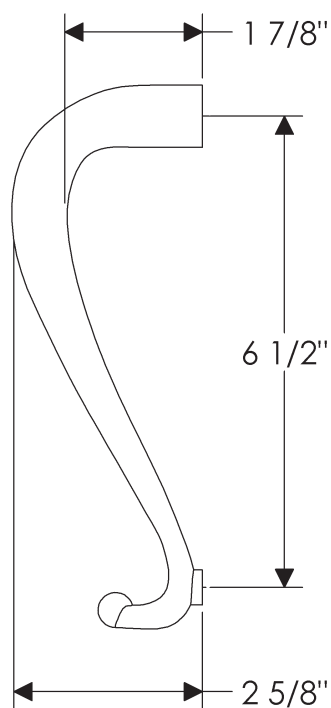

# ROCKY MOUNTAIN®

H A R D W A R E

G618  
6 1/2" Cobra Grip  
Weight: 1.55 lbs.