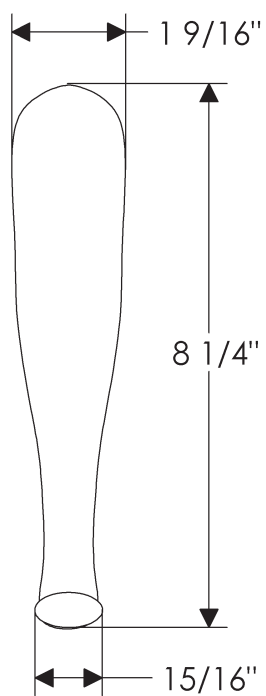

# ROCKY MOUNTAIN®

H A R D W A R E

G618  
6 1/2" Cobra Grip  
Weight: 1.55 lbs.