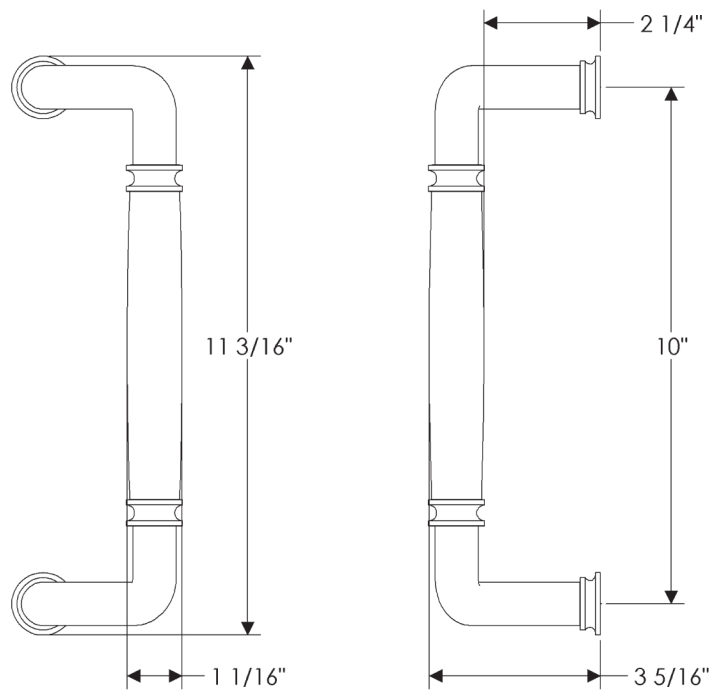

Maddox Collection

G588
10" Offset Maddox Grip
Weight: 3.50 lbs.