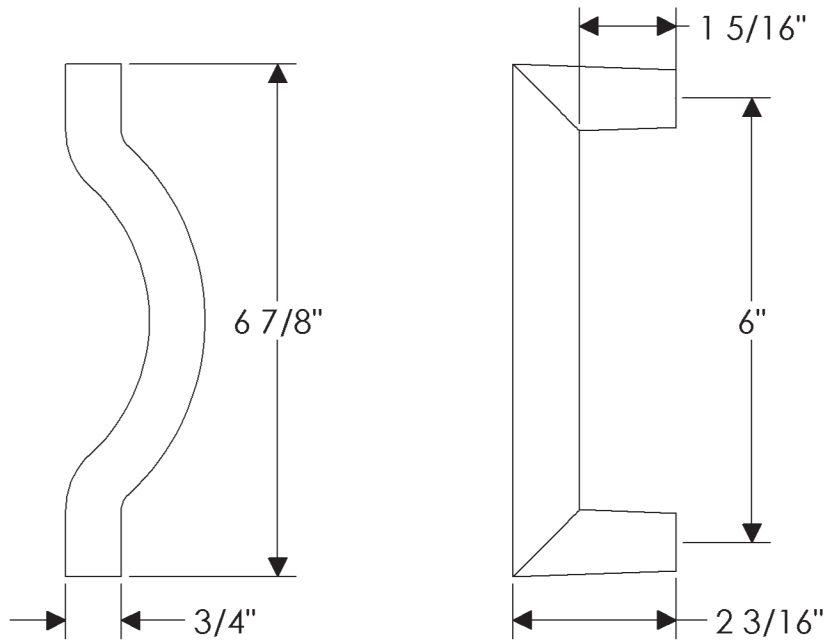

Curved Collection

G260
6" Offset Curved Rail Grip
Weight: 1.65 lbs.