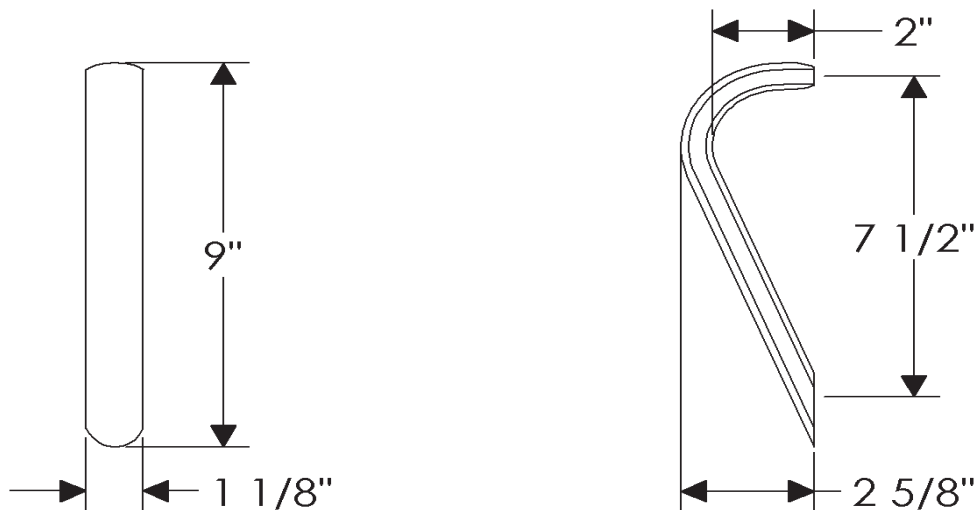

ROCKY MOUNTAIN®

H A R D W A R E

G250
7 1/2" Civic Grip
Weight: 1.75 lbs.