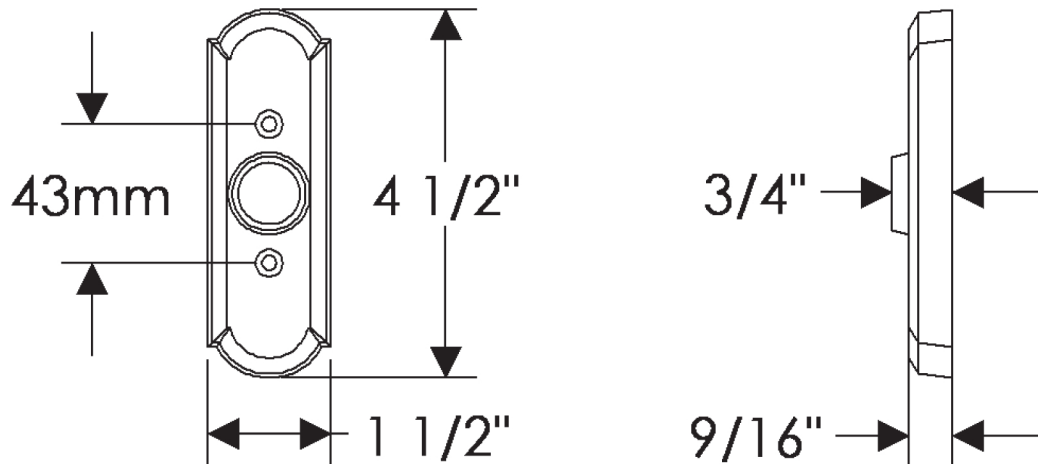

Arched Collection

EW708
Arched Window Escutcheon 1 1/2" x 4 1/2"