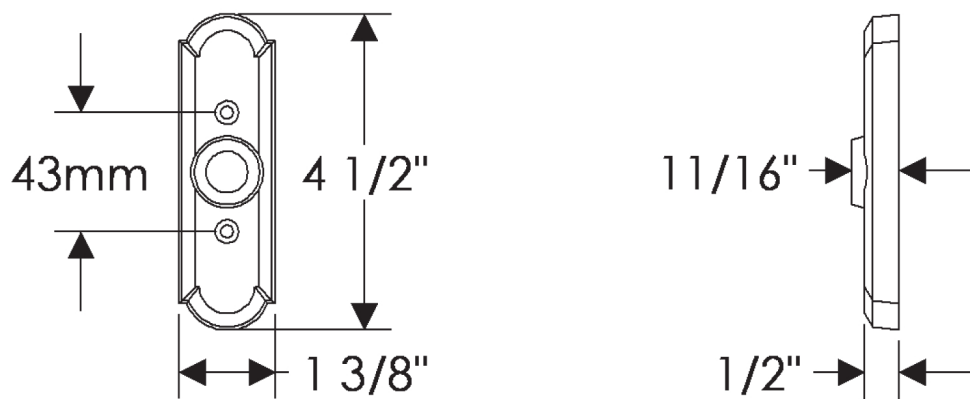

## Arched Collection

EW707  
Arched Window Escutcheon 1 3/8" x 4 1/2"