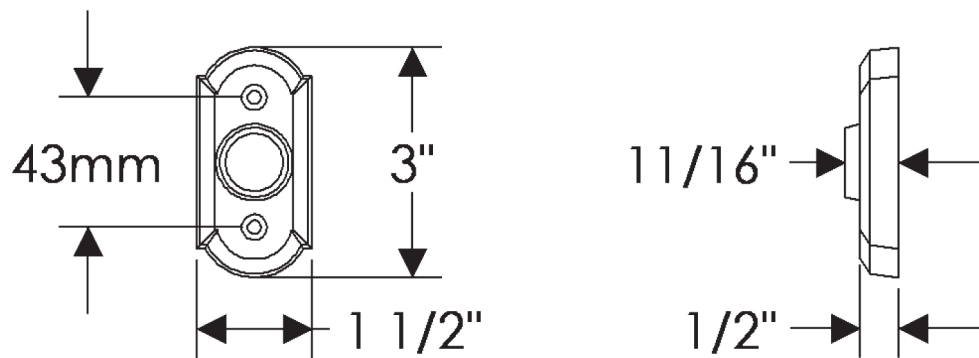

Arched Collection

EW705
Arched Window Escutcheon 1 3/16" x 3 3/4"