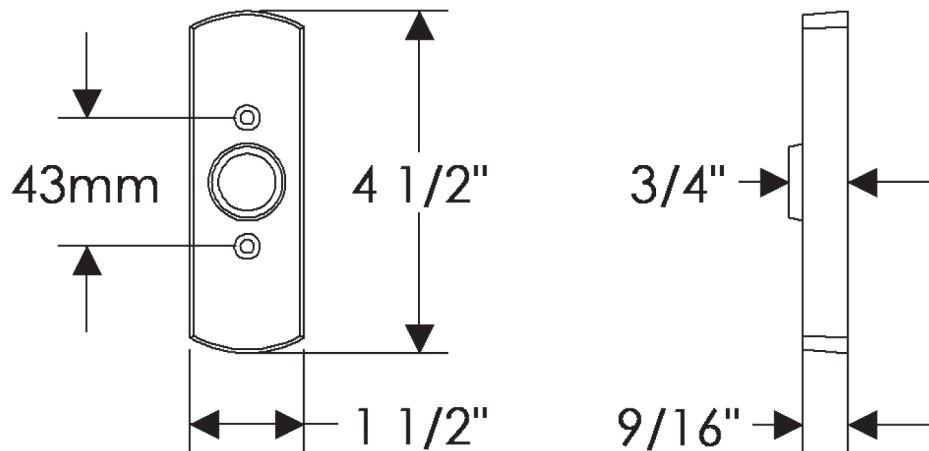

## Curved Collection

EW508  
Curved Window Escutcheon 1 1/2" x 4 1/2"