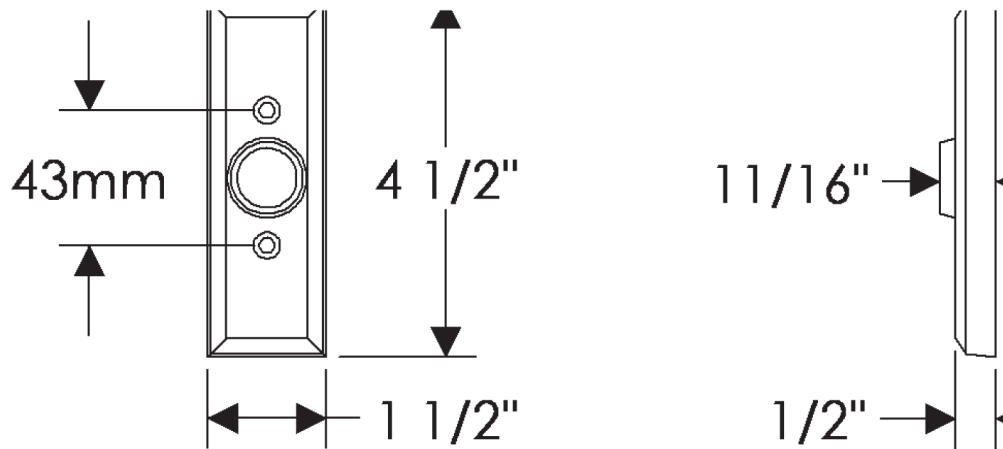

## Rectangular Collection

EW108  
Rectangular Window Escutcheon 1 1/2" x 4 1/2"