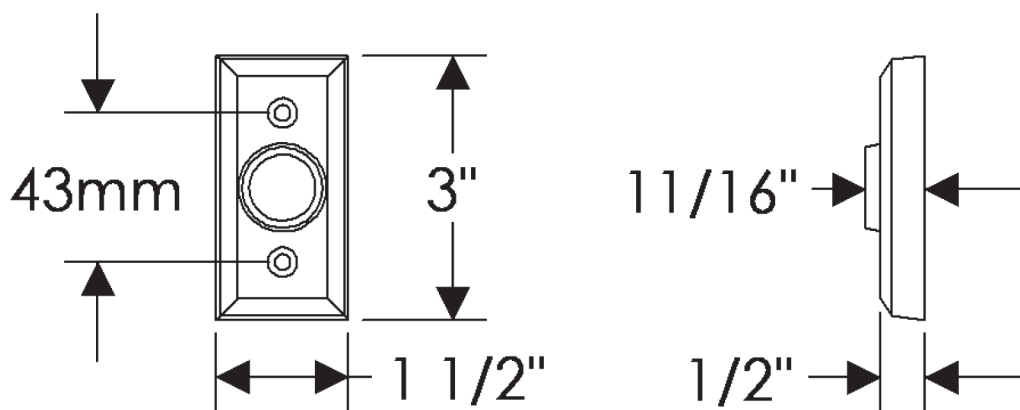

Rectangular Collection

EW105
Rectangular Window Escutcheon 1 1/2" x 3"