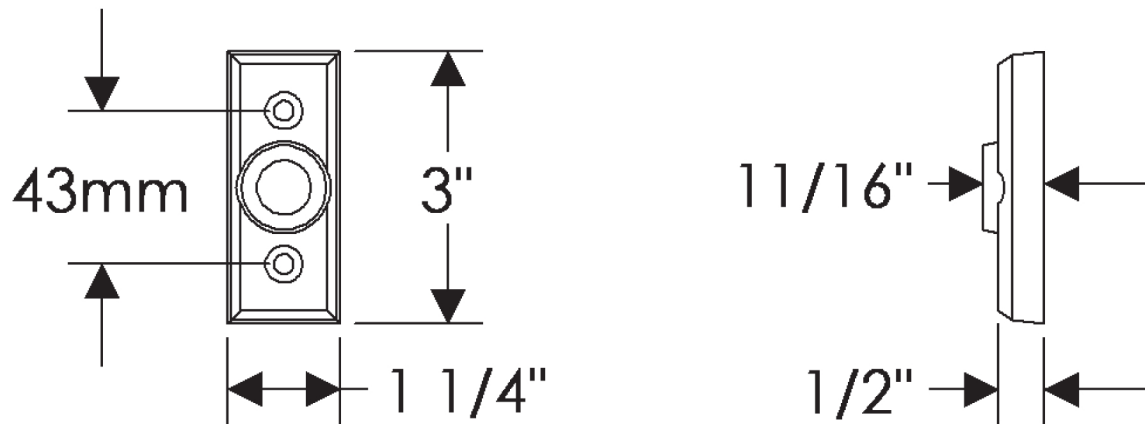

Rectangular Collection

EW101
Rectangular Window Escutcheon 1 1/4" x 3"