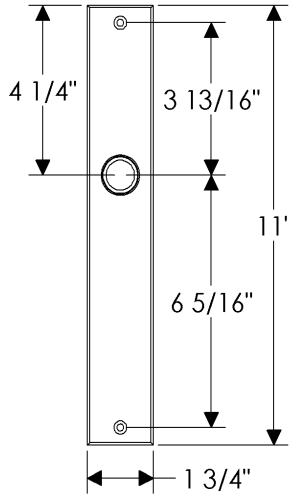

## Metro Multi-Point Set

E245

E241

Also applicable for the E243 with turnpiece.