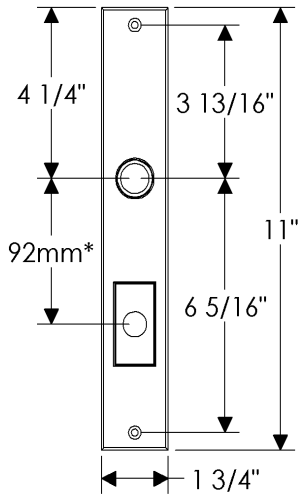

## Metro Multi-Point Set

E245

E241

Also applicable for the E243 with turnpiece.