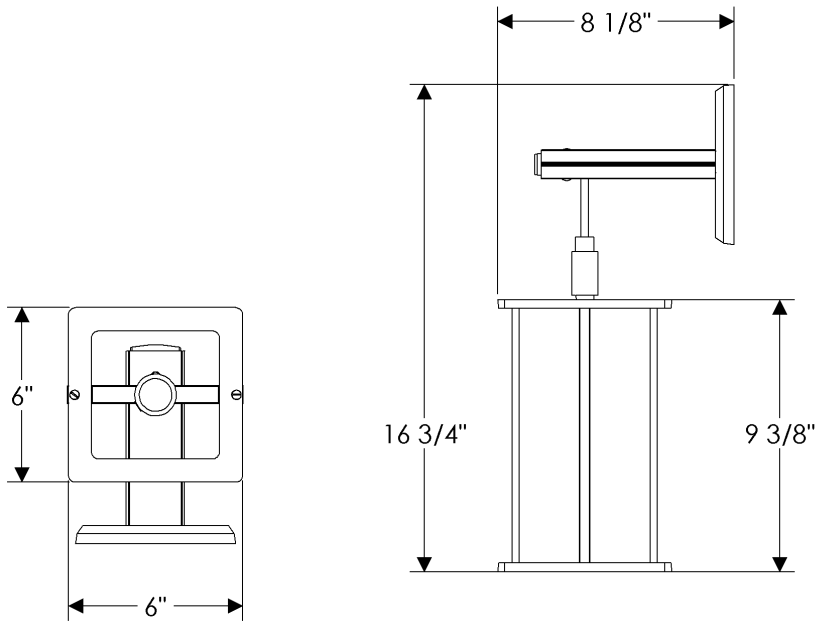

Echo Sconce

WS590  
Echo Sconce  
6" x 6" x 16 3/4"