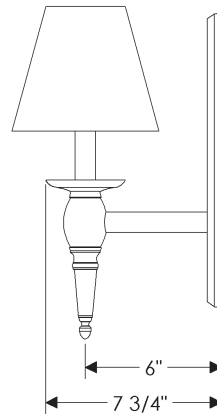

# ROCKY MOUNTAIN®

H A R D W A R E

**WS500**

Towne Sconce with G4513 Rectangular escutcheon.

$5 \frac{1}{2}$ " x  $14 \frac{11}{16}$ " x  $7 \frac{3}{4}$ "

Weight: 9.5 lbs.

# ROCKY MOUNTAIN®

H A R D W A R E

WS500  
Towne Sconce with G4513 Rectangular escutcheon  
and crystals only.  
5 1/2" x 14 11/16" x 7 3/4"  
Weight: 9.5 lbs.

# ROCKY MOUNTAIN®

H A R D W A R E

WS500

Towne Sconce with G4513 Rectangular escutcheon  
and prism only.

$5 \frac{1}{2}$ " x  $14 \frac{11}{16}$ " x  $7 \frac{3}{4}$ "

Weight: 9.5 lbs.

# ROCKY MOUNTAIN®

H A R D W A R E

WS500

Towne Sconce with G4513 Rectangular escutcheon  
and crystals & prism.

5 1/2" x 14 11/16" x 7 3/4"

Weight: 9.5 lbs.