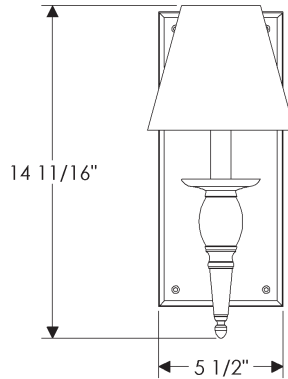

# ROCKY MOUNTAIN®

H A R D W A R E

**WS500**

Towne Sconce with G4513 Rectangular escutcheon.

$5 \frac{1}{2}$ " x  $14 \frac{11}{16}$ " x  $7 \frac{3}{4}$ "

Weight: 9.5 lbs.

# ROCKY MOUNTAIN®

H A R D W A R E

WS500  
Towne Sconce with G4513 Rectangular escutcheon  
and crystals only.  
5 1/2" x 14 11/16" x 7 3/4"  
Weight: 9.5 lbs.

# ROCKY MOUNTAIN®

H A R D W A R E

WS500

Towne Sconce with G4513 Rectangular escutcheon  
and prism only.

$5 \frac{1}{2}$ " x  $14 \frac{11}{16}$ " x  $7 \frac{3}{4}$ "

Weight: 9.5 lbs.

# ROCKY MOUNTAIN®

H A R D W A R E

WS500

Towne Sconce with G4513 Rectangular escutcheon  
and crystals & prism.

5 1/2" x 14 11/16" x 7 3/4"

Weight: 9.5 lbs.