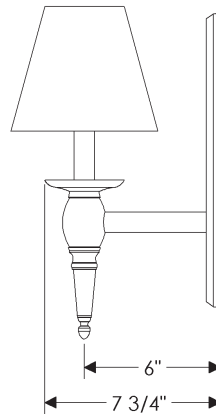

# ROCKY MOUNTAIN®

H A R D W A R E

**WS500**

Towne Sconce with G4513 Rectangular escutcheon.

$5 \frac{1}{2}$ " x  $14 \frac{11}{16}$ " x  $7 \frac{3}{4}$ "

Weight: 9.5 lbs.

# ROCKY MOUNTAIN®

H A R D W A R E

WS500  
Towne Sconce with G4513 Rectangular escutcheon  
and crystals only.  
5 1/2" x 14 11/16" x 7 3/4"  
Weight: 9.5 lbs.

# ROCKY MOUNTAIN®

H A R D W A R E

WS500

Towne Sconce with G4513 Rectangular escutcheon  
and prism only.

$5 \frac{1}{2}$ " x  $14 \frac{11}{16}$ " x  $7 \frac{3}{4}$ "

Weight: 9.5 lbs.

# ROCKY MOUNTAIN®

H A R D W A R E

WS500

Towne Sconce with G4513 Rectangular escutcheon  
and crystals & prism.

5 1/2" x 14 11/16" x 7 3/4"

Weight: 9.5 lbs.