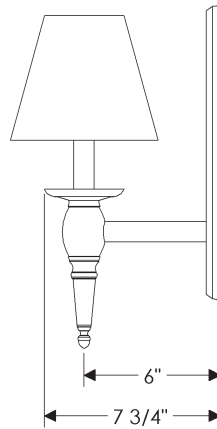

ROCKY MOUNTAIN®

H A R D W A R E

WS500
Towne Sconce with E460 Oval escutcheon.
6 1/2" x 14 11/16" x 7 3/4"
Weight: 9 lbs.

ROCKY MOUNTAIN®

H A R D W A R E

WS500
Towne Sconce with E460 Oval escutcheon
and crystals only.
6 1/2" x 14 11/16" x 7 3/4"
Weight: 9 lbs.

ROCKY MOUNTAIN®

H A R D W A R E

WS500
Towne Sconce with E460 Oval escutcheon
and prism only.
 $6 \frac{1}{2}$ " x $14 \frac{11}{16}$ " x $7 \frac{3}{4}$ "
Weight: 9 lbs.

ROCKY MOUNTAIN®

H A R D W A R E

WS500

Towne Sconce with E460 Oval escutcheon
and crystals & prism.

6 1/2" x 14 11/16" x 7 3/4"

Weight: 9 lbs.