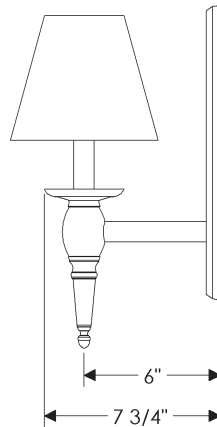

ROCKY MOUNTAIN®

H A R D W A R E

WS500
Towne Sconce with E460 Oval escutcheon.
6 1/2" x 14 11/16" x 7 3/4"
Weight: 9 lbs.

ROCKY MOUNTAIN®

H A R D W A R E

WS500
Towne Sconce with E460 Oval escutcheon
and crystals only.
6 1/2" x 14 11/16" x 7 3/4"
Weight: 9 lbs.

ROCKY MOUNTAIN®

H A R D W A R E

WS500
Towne Sconce with E460 Oval escutcheon
and prism only.
 $6 \frac{1}{2}$ " x $14 \frac{11}{16}$ " x $7 \frac{3}{4}$ "
Weight: 9 lbs.

ROCKY MOUNTAIN®

H A R D W A R E

WS500

Towne Sconce with E460 Oval escutcheon
and crystals & prism.

6 1/2" x 14 11/16" x 7 3/4"

Weight: 9 lbs.