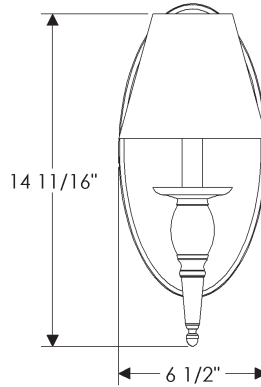

ROCKY MOUNTAIN®

H A R D W A R E

WS500
Towne Sconce with E460 Oval escutcheon.
6 1/2" x 14 11/16" x 7 3/4"
Weight: 9 lbs.

ROCKY MOUNTAIN®

H A R D W A R E

WS500
Towne Sconce with E460 Oval escutcheon
and crystals only.
6 1/2" x 14 11/16" x 7 3/4"
Weight: 9 lbs.

ROCKY MOUNTAIN®

H A R D W A R E

WS500
Towne Sconce with E460 Oval escutcheon
and prism only.
 $6 \frac{1}{2}$ " x $14 \frac{11}{16}$ " x $7 \frac{3}{4}$ "
Weight: 9 lbs.

ROCKY MOUNTAIN®

H A R D W A R E

WS500

Towne Sconce with E460 Oval escutcheon
and crystals & prism.

6 1/2" x 14 11/16" x 7 3/4"

Weight: 9 lbs.