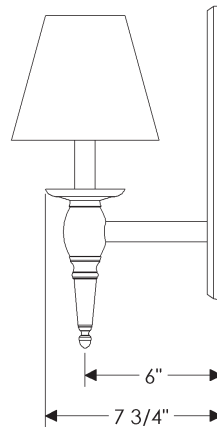

ROCKY MOUNTAIN®

H A R D W A R E

WS500
Towne Sconce with E460 Oval escutcheon.
6 1/2" x 14 11/16" x 7 3/4"
Weight: 9 lbs.

ROCKY MOUNTAIN®

H A R D W A R E

WS500
Towne Sconce with E460 Oval escutcheon
and crystals only.
6 1/2" x 14 11/16" x 7 3/4"
Weight: 9 lbs.

ROCKY MOUNTAIN®

H A R D W A R E

WS500
Towne Sconce with E460 Oval escutcheon
and prism only.
 $6 \frac{1}{2}$ " x $14 \frac{11}{16}$ " x $7 \frac{3}{4}$ "
Weight: 9 lbs.

ROCKY MOUNTAIN®

H A R D W A R E

WS500

Towne Sconce with E460 Oval escutcheon
and crystals & prism.

6 1/2" x 14 11/16" x 7 3/4"

Weight: 9 lbs.