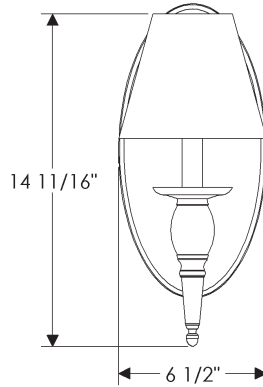

ROCKY MOUNTAIN®

H A R D W A R E

WS500
Towne Sconce with E460 Oval escutcheon.
6 1/2" x 14 11/16" x 7 3/4"
Weight: 9 lbs.

ROCKY MOUNTAIN®

H A R D W A R E

WS500
Towne Sconce with E460 Oval escutcheon
and crystals only.
6 1/2" x 14 11/16" x 7 3/4"
Weight: 9 lbs.

ROCKY MOUNTAIN®

H A R D W A R E

WS500
Towne Sconce with E460 Oval escutcheon
and prism only.
 $6 \frac{1}{2}$ " x $14 \frac{11}{16}$ " x $7 \frac{3}{4}$ "
Weight: 9 lbs.

ROCKY MOUNTAIN®

H A R D W A R E

WS500

Towne Sconce with E460 Oval escutcheon
and crystals & prism.

6 1/2" x 14 11/16" x 7 3/4"

Weight: 9 lbs.