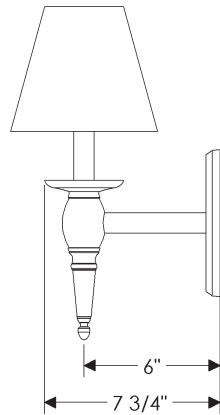

ROCKY MOUNTAIN®

H A R D W A R E

WS50
Towne Sconce with E419 Round escutcheon.
6 1/2" x 14 11/16" x 7 3/4"
Weight: 7 lbs.

ROCKY MOUNTAIN®

H A R D W A R E

WS500

Towne Sconce with E419 Round escutcheon
and crystals only.

$6 \frac{1}{2}$ " x $14 \frac{11}{16}$ " x $7 \frac{3}{4}$ "

Weight: 7 lbs.

ROCKY MOUNTAIN®

H A R D W A R E

WS50

Towne Sconce with E419 Round escutcheon
and prism only.

$6 \frac{1}{2}$ " x $14 \frac{11}{16}$ " x $7 \frac{3}{4}$ "

Weight: 7 lbs.

ROCKY MOUNTAIN®

H A R D W A R E

WS500

Towne Sconce with E419 Round escutcheon
and crystals & prism.

6 1/2" x 14 11/16" x 7 3/4"

Weight: 7 lbs.