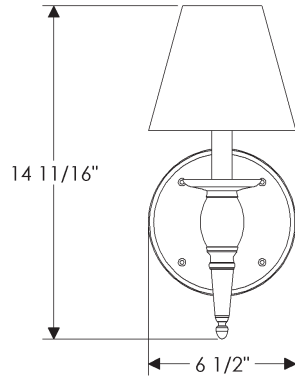

ROCKY MOUNTAIN®

H A R D W A R E

WS50
Towne Sconce with E419 Round escutcheon.
6 1/2" x 14 11/16" x 7 3/4"
Weight: 7 lbs.

ROCKY MOUNTAIN®

H A R D W A R E

WS500

Towne Sconce with E419 Round escutcheon
and crystals only.

$6 \frac{1}{2}$ " x $14 \frac{11}{16}$ " x $7 \frac{3}{4}$ "

Weight: 7 lbs.

ROCKY MOUNTAIN®

H A R D W A R E

WS50

Towne Sconce with E419 Round escutcheon
and prism only.

$6 \frac{1}{2}$ " x $14 \frac{11}{16}$ " x $7 \frac{3}{4}$ "

Weight: 7 lbs.

ROCKY MOUNTAIN®

H A R D W A R E

WS500

Towne Sconce with E419 Round escutcheon
and crystals & prism.

6 1/2" x 14 11/16" x 7 3/4"

Weight: 7 lbs.