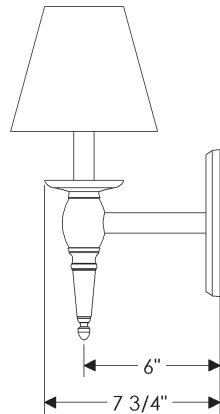

ROCKY MOUNTAIN®

H A R D W A R E

WS50
Towne Sconce with E419 Round escutcheon.
6 1/2" x 14 11/16" x 7 3/4"
Weight: 7 lbs.

ROCKY MOUNTAIN®

H A R D W A R E

WS500

Towne Sconce with E419 Round escutcheon
and crystals only.

$6 \frac{1}{2}$ " x $14 \frac{11}{16}$ " x $7 \frac{3}{4}$ "

Weight: 7 lbs.

ROCKY MOUNTAIN®

H A R D W A R E

WS50

Towne Sconce with E419 Round escutcheon
and prism only.

$6 \frac{1}{2}$ " x $14 \frac{11}{16}$ " x $7 \frac{3}{4}$ "

Weight: 7 lbs.

ROCKY MOUNTAIN®

H A R D W A R E

WS500

Towne Sconce with E419 Round escutcheon
and crystals & prism.

6 1/2" x 14 11/16" x 7 3/4"

Weight: 7 lbs.