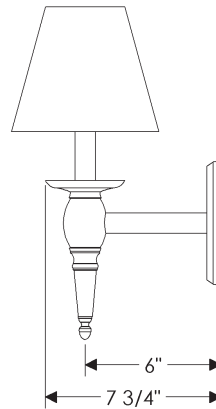

ROCKY MOUNTAIN®

H A R D W A R E

WS500

Towne Sconce with E403 Square escutcheon.

$5 \frac{1}{2}$ " x $14 \frac{11}{16}$ " x $7 \frac{3}{4}$ "

Weight: 6.5 lbs.

ROCKY MOUNTAIN®

H A R D W A R E

WS500

Towne Sconce with E403 Square escutcheon
and crystals only.

$5 \frac{1}{2}$ " x $14 \frac{11}{16}$ " x $7 \frac{3}{4}$ "

Weight: 6.5 lbs.

ROCKY MOUNTAIN®

H A R D W A R E

WS500
Towne Sconce with E403 Square escutcheon
and prism only.
 $5 \frac{1}{2}$ " x $14 \frac{11}{16}$ " x $7 \frac{3}{4}$ "
Weight: 6.5 lbs.

ROCKY MOUNTAIN®

H A R D W A R E

WS500

Towne Sconce with E403 Square escutcheon
and crystals & prism.

5 1/2" x 14 11/16" x 7 3/4"

Weight: 6.5 lbs.