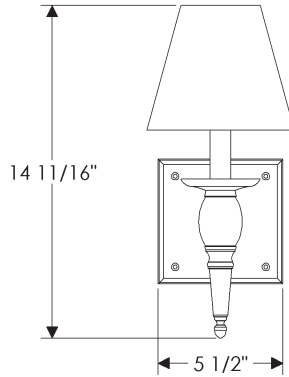

ROCKY MOUNTAIN®

H A R D W A R E

WS500

Towne Sconce with E403 Square escutcheon.

$5 \frac{1}{2}$ " x $14 \frac{11}{16}$ " x $7 \frac{3}{4}$ "

Weight: 6.5 lbs.

ROCKY MOUNTAIN®

H A R D W A R E

WS500

Towne Sconce with E403 Square escutcheon
and crystals only.

$5 \frac{1}{2}$ " x $14 \frac{11}{16}$ " x $7 \frac{3}{4}$ "

Weight: 6.5 lbs.

ROCKY MOUNTAIN®

H A R D W A R E

WS500
Towne Sconce with E403 Square escutcheon
and prism only.
 $5 \frac{1}{2}$ " x $14 \frac{11}{16}$ " x $7 \frac{3}{4}$ "
Weight: 6.5 lbs.

ROCKY MOUNTAIN®

H A R D W A R E

WS500

Towne Sconce with E403 Square escutcheon
and crystals & prism.

5 1/2" x 14 11/16" x 7 3/4"

Weight: 6.5 lbs.