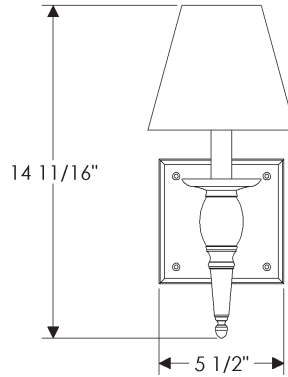

ROCKY MOUNTAIN®

H A R D W A R E

WS500

Towne Sconce with E403 Square escutcheon.

$5 \frac{1}{2}$ " x $14 \frac{11}{16}$ " x $7 \frac{3}{4}$ "

Weight: 6.5 lbs.

ROCKY MOUNTAIN®

H A R D W A R E

WS500

Towne Sconce with E403 Square escutcheon
and crystals only.

$5 \frac{1}{2}$ " x $14 \frac{11}{16}$ " x $7 \frac{3}{4}$ "

Weight: 6.5 lbs.

ROCKY MOUNTAIN®

H A R D W A R E

WS500
Towne Sconce with E403 Square escutcheon
and prism only.
 $5 \frac{1}{2}$ " x $14 \frac{11}{16}$ " x $7 \frac{3}{4}$ "
Weight: 6.5 lbs.

ROCKY MOUNTAIN®

H A R D W A R E

WS500

Towne Sconce with E403 Square escutcheon
and crystals & prism.

5 1/2" x 14 11/16" x 7 3/4"

Weight: 6.5 lbs.