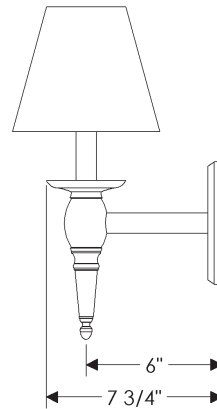

ROCKY MOUNTAIN®

H A R D W A R E

WS500

Towne Sconce with E403 Square escutcheon.

$5 \frac{1}{2}$ " x $14 \frac{11}{16}$ " x $7 \frac{3}{4}$ "

Weight: 6.5 lbs.

ROCKY MOUNTAIN®

H A R D W A R E

WS500

Towne Sconce with E403 Square escutcheon
and crystals only.

$5 \frac{1}{2}$ " x $14 \frac{11}{16}$ " x $7 \frac{3}{4}$ "

Weight: 6.5 lbs.

ROCKY MOUNTAIN®

H A R D W A R E

WS500
Towne Sconce with E403 Square escutcheon
and prism only.
 $5 \frac{1}{2}$ " x $14 \frac{11}{16}$ " x $7 \frac{3}{4}$ "
Weight: 6.5 lbs.

ROCKY MOUNTAIN®

H A R D W A R E

WS500

Towne Sconce with E403 Square escutcheon
and crystals & prism.

5 1/2" x 14 11/16" x 7 3/4"

Weight: 6.5 lbs.