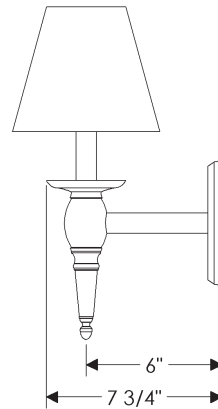

ROCKY MOUNTAIN®

H A R D W A R E

WS500

Towne Sconce with E403 Square escutcheon.

$5 \frac{1}{2}$ " x $14 \frac{11}{16}$ " x $7 \frac{3}{4}$ "

Weight: 6.5 lbs.

ROCKY MOUNTAIN®

H A R D W A R E

WS500

Towne Sconce with E403 Square escutcheon
and crystals only.

$5 \frac{1}{2}$ " x $14 \frac{11}{16}$ " x $7 \frac{3}{4}$ "

Weight: 6.5 lbs.

ROCKY MOUNTAIN®

H A R D W A R E

WS500
Towne Sconce with E403 Square escutcheon
and prism only.
 $5 \frac{1}{2}$ " x $14 \frac{11}{16}$ " x $7 \frac{3}{4}$ "
Weight: 6.5 lbs.

ROCKY MOUNTAIN®

H A R D W A R E

WS500

Towne Sconce with E403 Square escutcheon
and crystals & prism.

5 1/2" x 14 11/16" x 7 3/4"

Weight: 6.5 lbs.