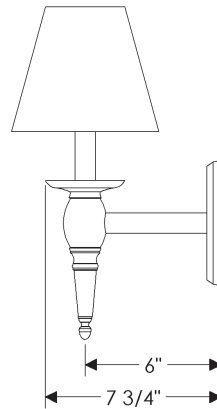

ROCKY MOUNTAIN®

H A R D W A R E

WS500

Towne Sconce with E403 Square escutcheon.

$5 \frac{1}{2}$ " x $14 \frac{11}{16}$ " x $7 \frac{3}{4}$ "

Weight: 6.5 lbs.

ROCKY MOUNTAIN®

H A R D W A R E

WS500

Towne Sconce with E403 Square escutcheon
and crystals only.

$5 \frac{1}{2}$ " x $14 \frac{11}{16}$ " x $7 \frac{3}{4}$ "

Weight: 6.5 lbs.

ROCKY MOUNTAIN®

H A R D W A R E

WS500
Towne Sconce with E403 Square escutcheon
and prism only.
 $5 \frac{1}{2}$ " x $14 \frac{11}{16}$ " x $7 \frac{3}{4}$ "
Weight: 6.5 lbs.

ROCKY MOUNTAIN®

H A R D W A R E

WS500

Towne Sconce with E403 Square escutcheon
and crystals & prism.

5 1/2" x 14 11/16" x 7 3/4"

Weight: 6.5 lbs.