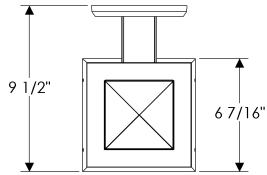

### WS465 with E403 Square Escutcheon