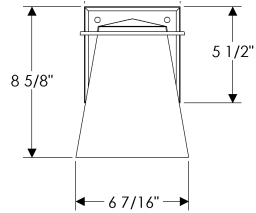

### WS465 with E403 Square Escutcheon