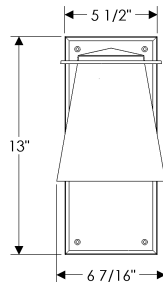

### WS465 with E403 Square Escutcheon