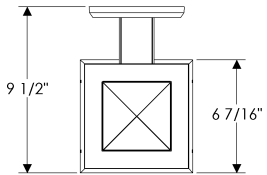

### WS465 with E403 Square Escutcheon