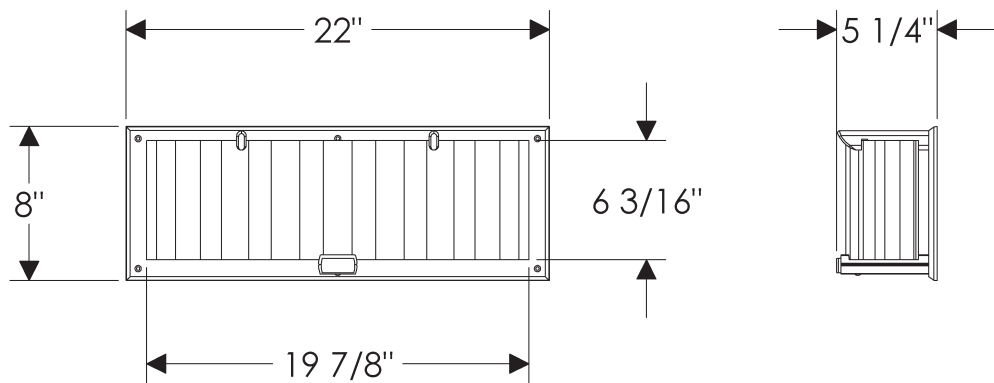

ROCKY MOUNTAIN®

H A R D W A R E

WS445
Plank Sconce with Corrugated Glass
22" x 8" x 5 1/4"