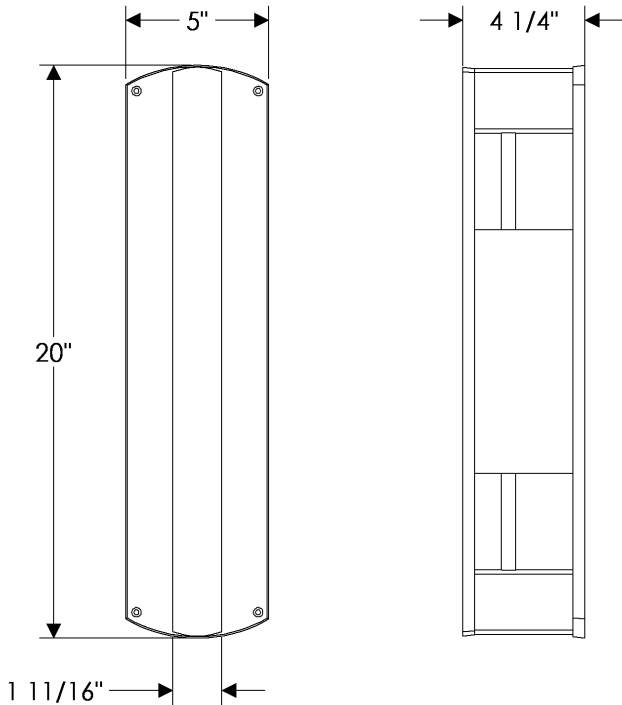

Mod Sconce - Mod Sconce with G520 Escutcheon

WS421  
Mod Sconce  
5" x 20" x 4 1/4"