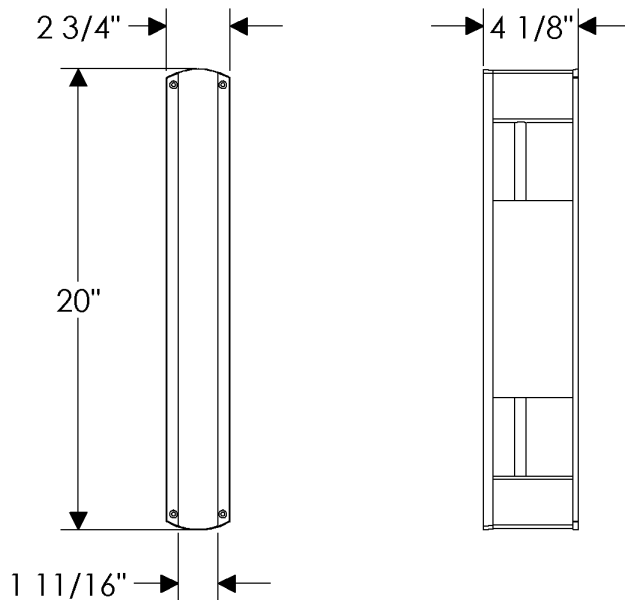

Mod Sconce - Mod Sconce with G504 Escutcheon

WS421
Mod Sconce
2 3/4" x 19 7/8" x 4 3/16"