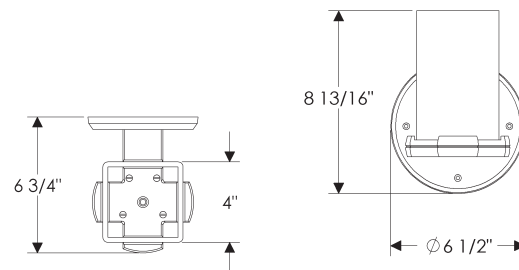

## Truss Sconce

**WS416 with G4513 Rectangular Escutcheon**

**WS416 with E403 Square Escutcheon**

**WS416 with E419 Round Escutcheon**