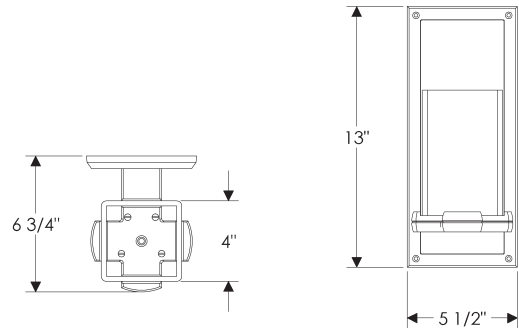

## Truss Sconce

**WS416 with G4513 Rectangular Escutcheon**

**WS416 with E403 Square Escutcheon**

**WS416 with E419 Round Escutcheon**