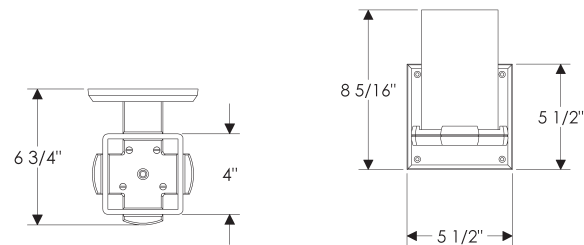

## Truss Sconce

**WS416 with G4513 Rectangular Escutcheon**

**WS416 with E403 Square Escutcheon**

**WS416 with E419 Round Escutcheon**