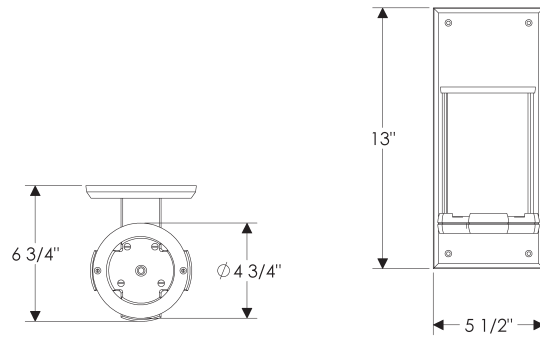

Truss-Ring Sconce

WS415 with G4513 Rectangular Escutcheon

WS415 with E403 Square Escutcheon

WS415 with E419 Round Escutcheon