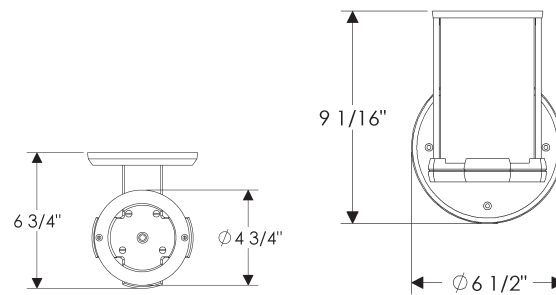

Truss-Ring Sconce

WS415 with G4513 Rectangular Escutcheon

WS415 with E403 Square Escutcheon

WS415 with E419 Round Escutcheon