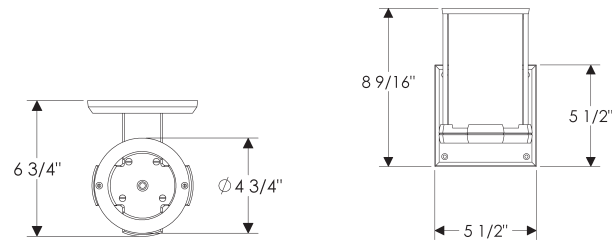

Truss-Ring Sconce

WS415 with G4513 Rectangular Escutcheon

WS415 with E403 Square Escutcheon

WS415 with E419 Round Escutcheon