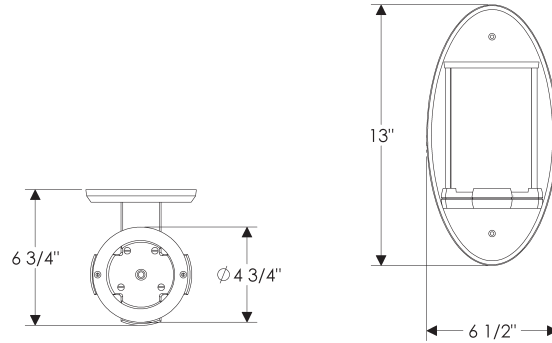

Truss-Ring Sconce

WS415 with E560 Oval Escutcheon

WS415 with G153 Rectangular Designer Escutcheon

WS415 with E155 Square Designer Escutcheon