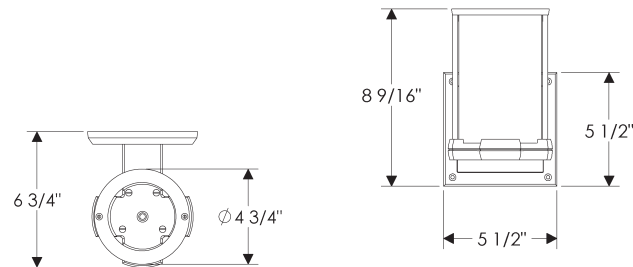

Truss-Ring Sconce

WS415 with E560 Oval Escutcheon

WS415 with G153 Rectangular Designer Escutcheon

WS415 with E155 Square Designer Escutcheon