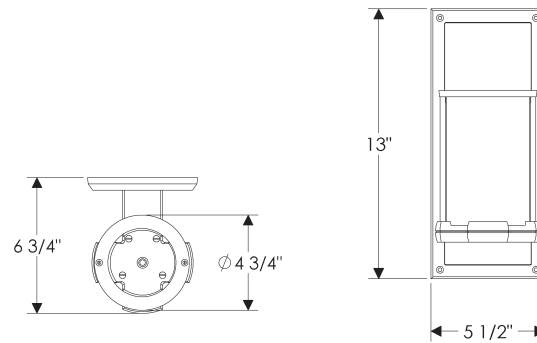

Truss-Ring Sconce

WS415 with E560 Oval Escutcheon

WS415 with G153 Rectangular Designer Escutcheon

WS415 with E155 Square Designer Escutcheon