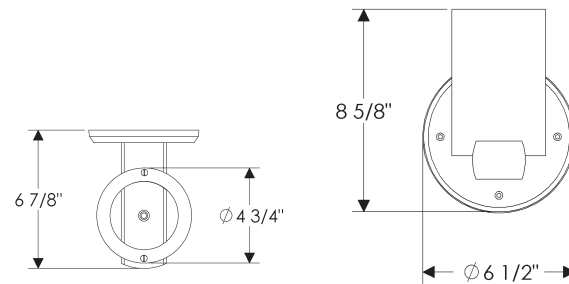

## Post-Ring Sconce

**WS405 with G4513 Rectangular Escutcheon**

**WS405 with E403 Square Escutcheon**

**WS405 with E419 Round Escutcheon**