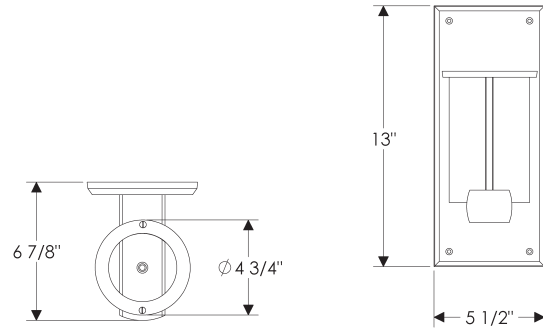

## Post-Ring Sconce

**WS405 with G4513 Rectangular Escutcheon**

**WS405 with E403 Square Escutcheon**

**WS405 with E419 Round Escutcheon**