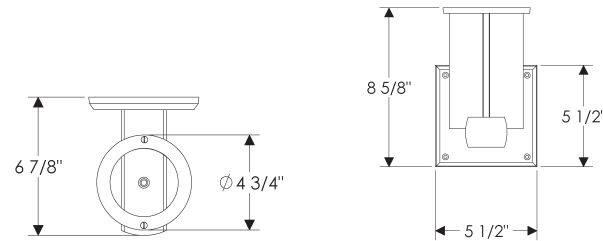

## Post-Ring Sconce

**WS405 with G4513 Rectangular Escutcheon**

**WS405 with E403 Square Escutcheon**

**WS405 with E419 Round Escutcheon**