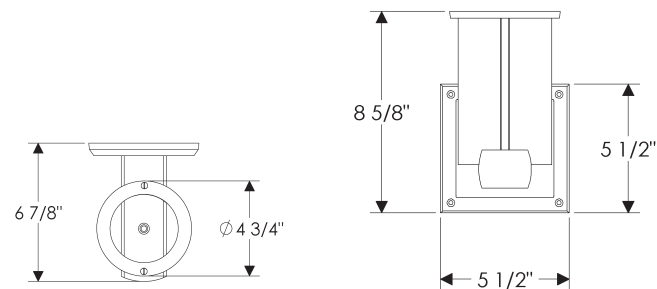

Post-Ring Sconce

WS405 with E560 Oval Escutcheon

WS405 with G153 Rectangular Designer Escutcheon

WS405 with E155 Square Designer Escutcheon