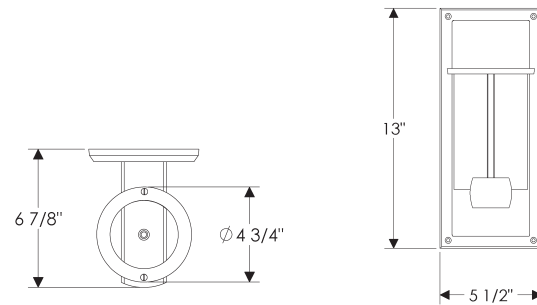

Post-Ring Sconce

WS405 with E560 Oval Escutcheon

WS405 with G153 Rectangular Designer Escutcheon

WS405 with E155 Square Designer Escutcheon