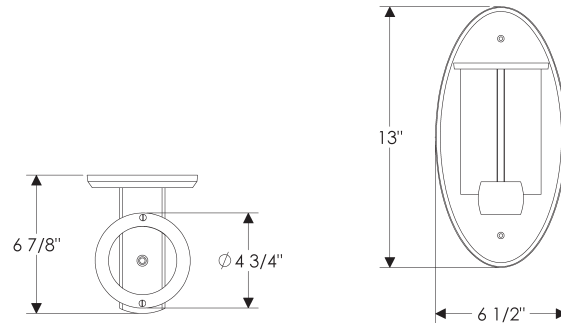

Post-Ring Sconce

WS405 with E560 Oval Escutcheon

WS405 with G153 Rectangular Designer Escutcheon

WS405 with E155 Square Designer Escutcheon