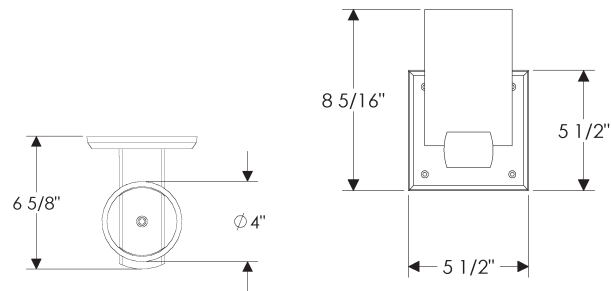

Post Sconce

WS400 with G4513 Rectangular Escutcheon

WS400 with E403 Square Escutcheon

WS400 with E419 Round Escutcheon