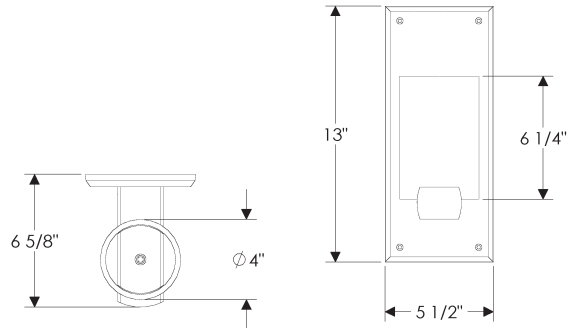

Post Sconce

WS400 with G4513 Rectangular Escutcheon

WS400 with E403 Square Escutcheon

WS400 with E419 Round Escutcheon