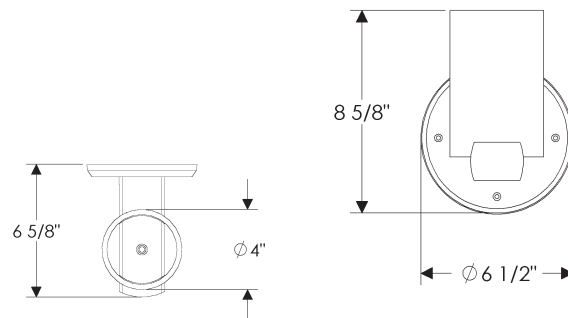

Post Sconce

WS400 with G4513 Rectangular Escutcheon

WS400 with E403 Square Escutcheon

WS400 with E419 Round Escutcheon