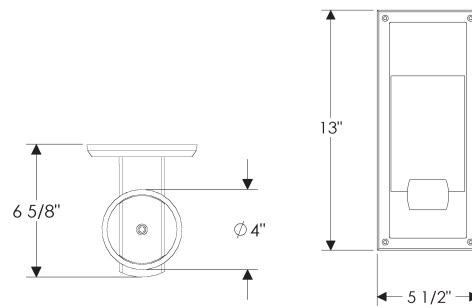

Post Sconce

WS400 with E560 Oval Escutcheon

WS400 with G153 Rectangular Designer Escutcheon

WS400 with E155 Square Designer Escutcheon