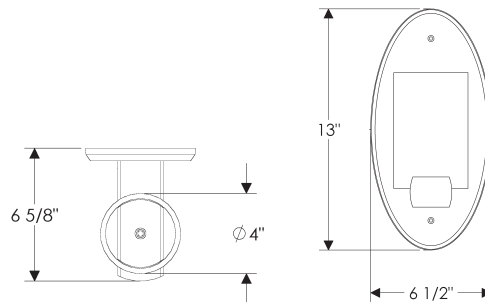

Post Sconce

WS400 with E560 Oval Escutcheon

WS400 with G153 Rectangular Designer Escutcheon

WS400 with E155 Square Designer Escutcheon