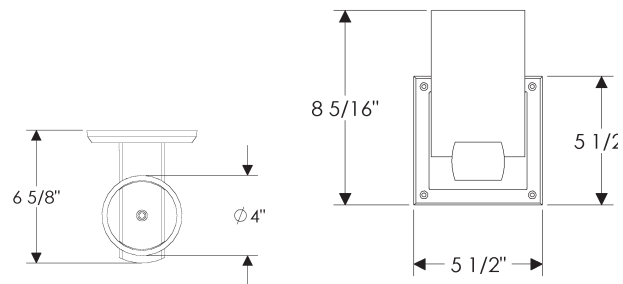

Post Sconce

WS400 with E560 Oval Escutcheon

WS400 with G153 Rectangular Designer Escutcheon

WS400 with E155 Square Designer Escutcheon