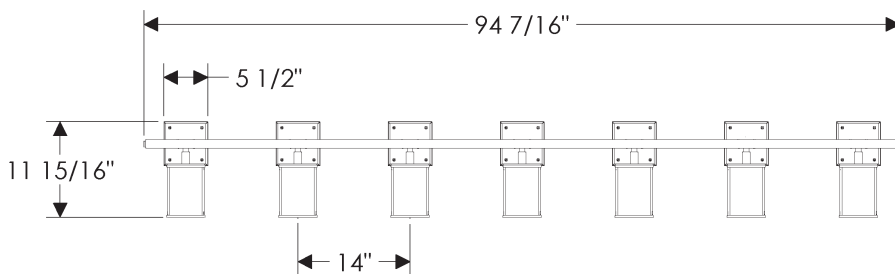

## Lantern Vanity Square Glass

**V455-68**

**V455-82**

**V455-94**