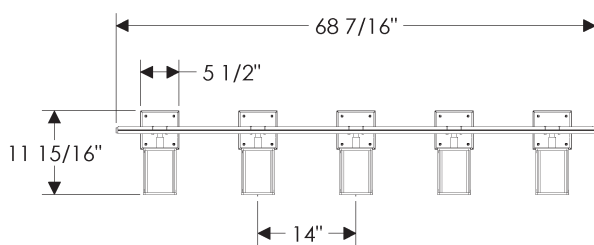

## Lantern Vanity Square Glass

**V455-68**

**V455-82**

**V455-94**