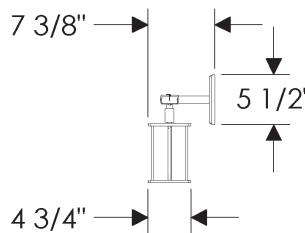

## Lantern Vanity Square Glass

**V455-68**

**V455-82**

**V455-94**