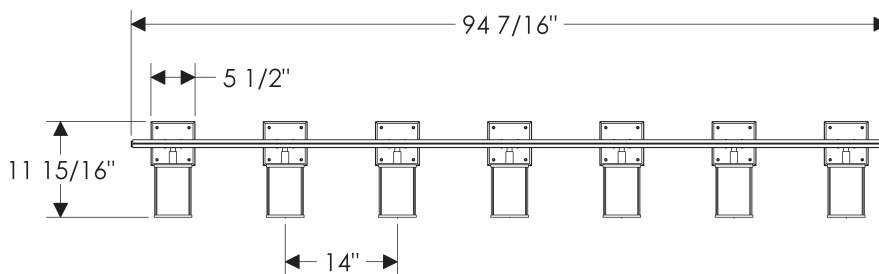

Lantern Vanity Round Glass

V450-68

V450-82

V450-94