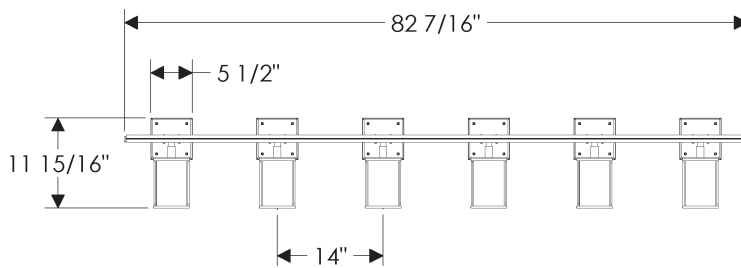

Lantern Vanity Round Glass

V450-68

V450-82

V450-94