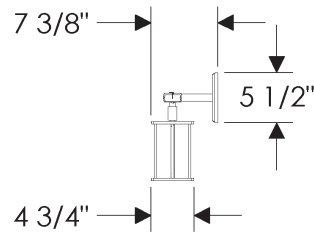

Lantern Vanity Round Glass

V450-68

V450-82

V450-94