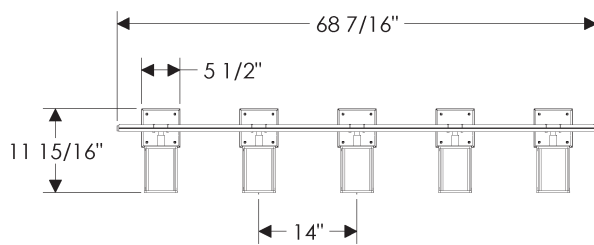

Lantern Vanity Round Glass

V450-68

V450-82

V450-94