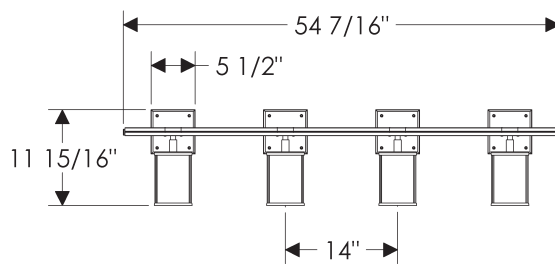

Lantern Vanity Round Glass

V450-26

V450-40

V450-54