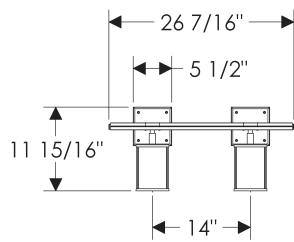

Lantern Vanity Round Glass

V450-26

V450-40

V450-54