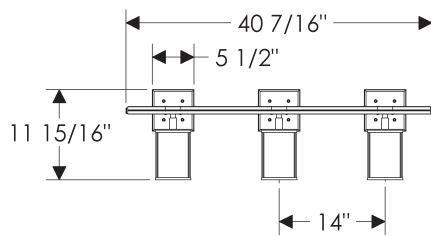

Lantern Vanity Round Glass

V450-26

V450-40

V450-54