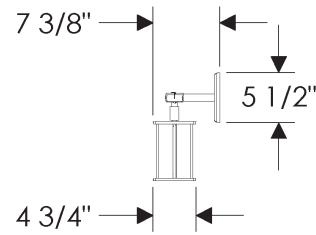

Lantern Vanity Round Glass

V450-26

V450-40

V450-54