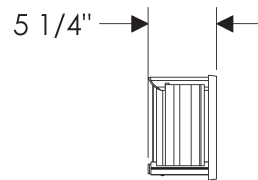

# ROCKY MOUNTAIN®

H A R D W A R E

V445  
Triple Plank with Corrugated Glass  
8" x 60" x 5 3/8"