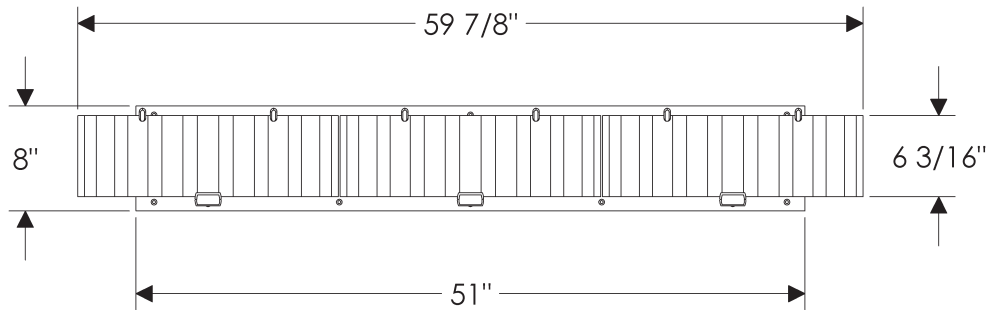

# ROCKY MOUNTAIN®

H A R D W A R E

V445  
Triple Plank with Corrugated Glass  
8" x 60" x 5 3/8"