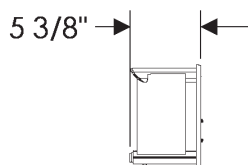

# ROCKY MOUNTAIN®

H A R D W A R E

V440  
Triple Plank with Flat Glass  
8" x 60" x 5 3/8"