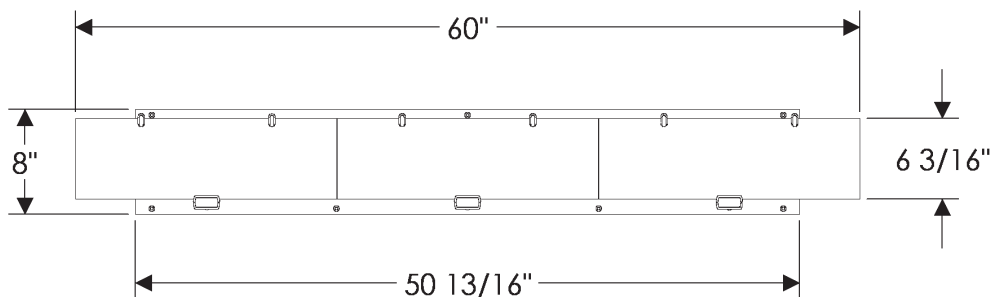

# ROCKY MOUNTAIN®

H A R D W A R E

V440  
Triple Plank with Flat Glass  
8" x 60" x 5 3/8"