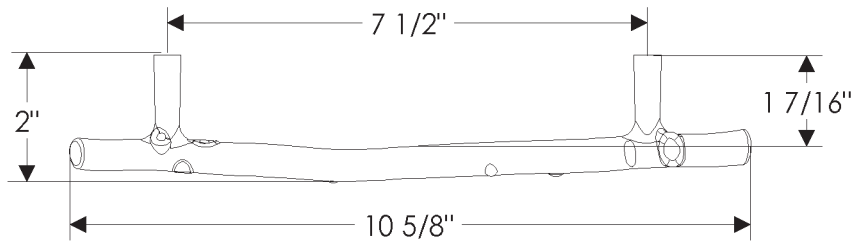

# ROCKY MOUNTAIN®

H A R D W A R E

CK325  
5"

CK327  
7 1/2"

CK330  
10"

Twig Cabinet Pulls