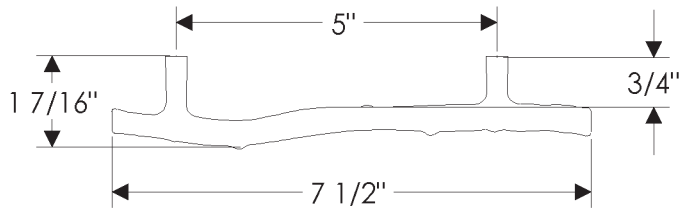

# ROCKY MOUNTAIN®

H A R D W A R E

CK325  
5"

CK327  
7 1/2"

CK330  
10"

Twig Cabinet Pulls