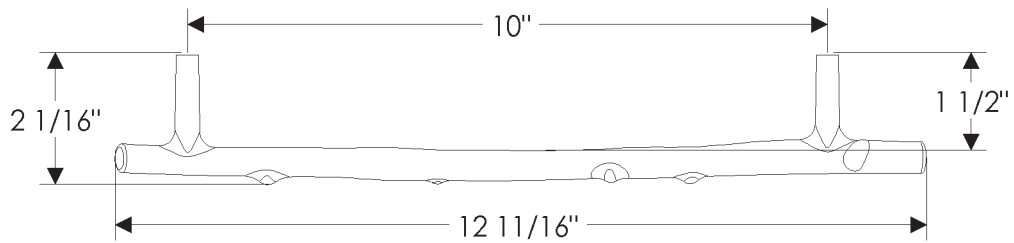

# ROCKY MOUNTAIN®

H A R D W A R E

CK325  
5"

CK327  
7 1/2"

CK330  
10"

Twig Cabinet Pulls