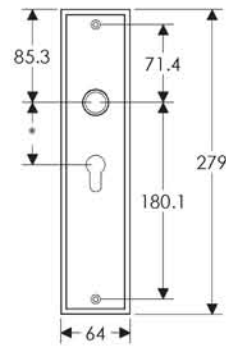

Stepped Escutcheon: 64mm x 279mm

SL312

BL312

EU312

BK312

OC312

*This center-center dimension will need to be verified before set can be ordered.