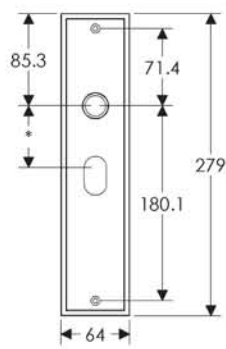

Stepped Escutcheon: 64mm x 279mm

SL312

BL312

EU312

BK312

OC312

*This center-center dimension will need to be verified before set can be ordered.