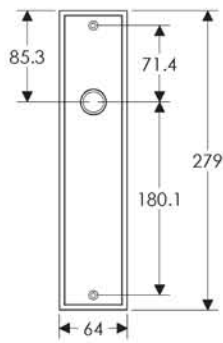

Stepped Escutcheon: 64mm x 279mm

SL312

BL312

EU312

BK312

OC312

*This center-center dimension will need to be verified before set can be ordered.