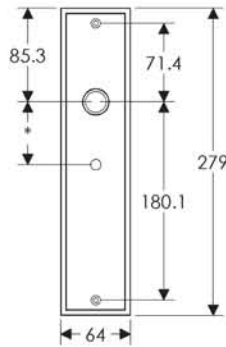

Stepped Escutcheon: 64mm x 279mm

SL312

BL312

EU312

BK312

OC312

*This center-center dimension will need to be verified before set can be ordered.