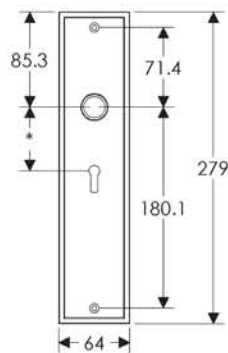

Stepped Escutcheon: 64mm x 279mm

SL312

BL312

EU312

BK312

OC312

*This center-center dimension will need to be verified before set can be ordered.