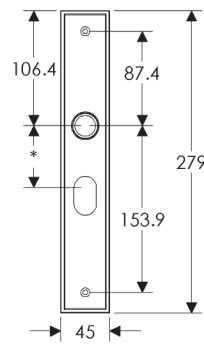

Stepped Escutcheon: 45mm x 279mm

SL330

BL330

EU330

BK330

OC330

*This center-center dimension will need to be verified before set can be ordered.