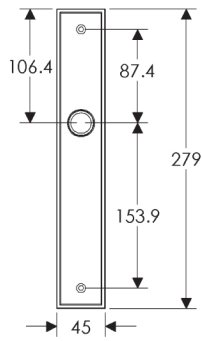

Stepped Escutcheon: 45mm x 279mm

SL330

BL330

EU330

BK330

OC330

*This center-center dimension will need to be verified before set can be ordered.