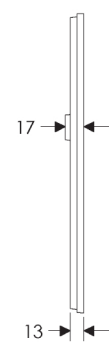

Stepped Escutcheon: 45mm x 279mm

SL330

BL330

EU330

BK330

OC330

*This center-center dimension will need to be verified before set can be ordered.