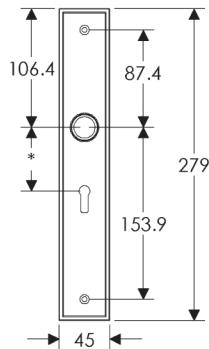

Stepped Escutcheon: 45mm x 279mm

SL330

BL330

EU330

BK330

OC330

*This center-center dimension will need to be verified before set can be ordered.