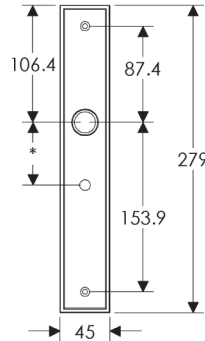

Stepped Escutcheon: 45mm x 279mm

SL330

BL330

EU330

BK330

OC330

*This center-center dimension will need to be verified before set can be ordered.