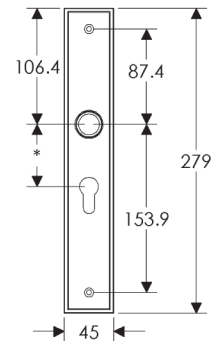

Stepped Escutcheon: 45mm x 279mm

SL330

BL330

EU330

BK330

OC330

*This center-center dimension will need to be verified before set can be ordered.