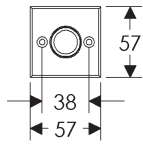

Square Metro Escutcheon (57mm x 57mm) Shown with various lock trim

SL204/BL203
Minimum C-C 61mm

SL204/EU203
Minimum C-C 52mm

SL204/BK203
Minimum C-C 53mm

SL204/OC203
Minimum C-C 53mm