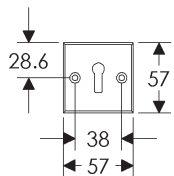

Square Metro Escutcheon (57mm x 57mm) Shown with various lock trim

SL204/BL203
Minimum C-C 61mm

SL204/EU203
Minimum C-C 52mm

SL204/BK203
Minimum C-C 53mm

SL204/OC203
Minimum C-C 53mm