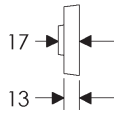

Square Metro Escutcheon (57mm x 57mm) Shown with various lock trim

SL204/BL203
Minimum C-C 61mm

SL204/EU203
Minimum C-C 52mm

SL204/BK203
Minimum C-C 53mm

SL204/OC203
Minimum C-C 53mm