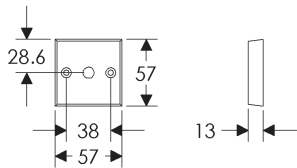

Square Metro Escutcheon (57mm x 57mm) Shown with various lock trim

SL204/BL203
Minimum C-C 61mm

SL204/EU203
Minimum C-C 52mm

SL204/BK203
Minimum C-C 53mm

SL204/OC203
Minimum C-C 53mm