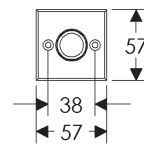

Square Metro Escutcheon (57mm x 57mm) Shown with various lock trim

SL204/BL203
Minimum C-C 61mm

SL204/EU203
Minimum C-C 52mm

SL204/BK203
Minimum C-C 53mm

SL204/OC203
Minimum C-C 53mm