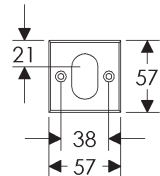

Square Metro Escutcheon (57mm x 57mm) Shown with various lock trim

SL204/BL203
Minimum C-C 61mm

SL204/EU203
Minimum C-C 52mm

SL204/BK203
Minimum C-C 53mm

SL204/OC203
Minimum C-C 53mm