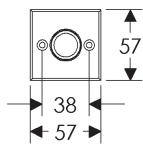

Square Metro Escutcheon (57mm x 57mm) Shown with various lock trim

SL204/BL203
Minimum C-C 61mm

SL204/EU203
Minimum C-C 52mm

SL204/BK203
Minimum C-C 53mm

SL204/OC203
Minimum C-C 53mm