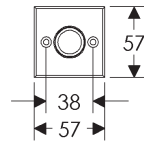

Square Metro Escutcheon (57mm x 57mm) Shown with various lock trim

SL204/BL203
Minimum C-C 61mm

SL204/EU203
Minimum C-C 52mm

SL204/BK203
Minimum C-C 53mm

SL204/OC203
Minimum C-C 53mm