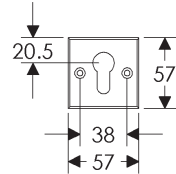

Square Metro Escutcheon (57mm x 57mm) Shown with various lock trim

SL204/BL203
Minimum C-C 61mm

SL204/EU203
Minimum C-C 52mm

SL204/BK203
Minimum C-C 53mm

SL204/OC203
Minimum C-C 53mm