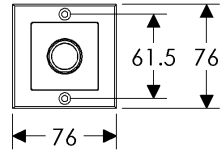

## Square Designer Escutcheon (76mm) Shown with various lock trim

SL103/EU203  
Minimum C-C 62mm

SL103/BL203  
Minimum C-C: 70mm

SL103/BK203  
Minimum C-C 63mm

SL103/OC203  
Minimum C-C: 69mm