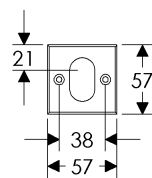

## Square Designer Escutcheon (76mm) Shown with various lock trim

SL103/EU203  
Minimum C-C 62mm

SL103/BL203  
Minimum C-C: 70mm

SL103/BK203  
Minimum C-C 63mm

SL103/OC203  
Minimum C-C: 69mm