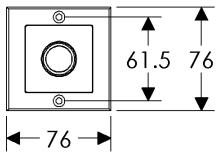

## Square Designer Escutcheon (76mm) Shown with various lock trim

SL103/EU203  
Minimum C-C 62mm

SL103/BL203  
Minimum C-C: 70mm

SL103/BK203  
Minimum C-C 63mm

SL103/OC203  
Minimum C-C: 69mm