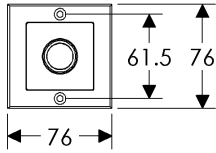

## Square Designer Escutcheon (76mm) Shown with various lock trim

SL103/EU203  
Minimum C-C 62mm

SL103/BL203  
Minimum C-C: 70mm

SL103/BK203  
Minimum C-C 63mm

SL103/OC203  
Minimum C-C: 69mm