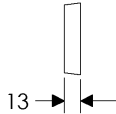

## Square Designer Escutcheon (76mm) Shown with various lock trim

SL103/EU203  
Minimum C-C 62mm

SL103/BL203  
Minimum C-C: 70mm

SL103/BK203  
Minimum C-C 63mm

SL103/OC203  
Minimum C-C: 69mm