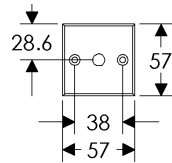

## Square Designer Escutcheon (76mm) Shown with various lock trim

SL103/EU203  
Minimum C-C 62mm

SL103/BL203  
Minimum C-C: 70mm

SL103/BK203  
Minimum C-C 63mm

SL103/OC203  
Minimum C-C: 69mm