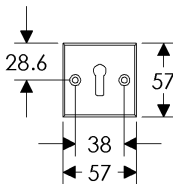

## Square Designer Escutcheon (76mm) Shown with various lock trim

SL103/EU203  
Minimum C-C 62mm

SL103/BL203  
Minimum C-C: 70mm

SL103/BK203  
Minimum C-C 63mm

SL103/OC203  
Minimum C-C: 69mm