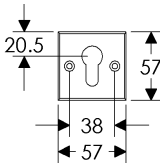

## Square Designer Escutcheon (76mm) Shown with various lock trim

SL103/EU203  
Minimum C-C 62mm

SL103/BL203  
Minimum C-C: 70mm

SL103/BK203  
Minimum C-C 63mm

SL103/OC203  
Minimum C-C: 69mm