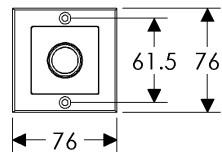

## Square Designer Escutcheon (76mm) Shown with various lock trim

SL103/EU203  
Minimum C-C 62mm

SL103/BL203  
Minimum C-C: 70mm

SL103/BK203  
Minimum C-C 63mm

SL103/OC203  
Minimum C-C: 69mm