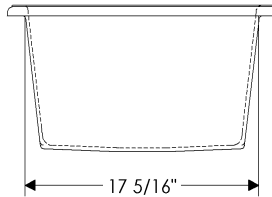

ROCKY MOUNTAIN®

H A R D W A R E

SK431
Alturas Sink
31" x 20" x 10" deep
self-rimming or undermount
140 lbs.