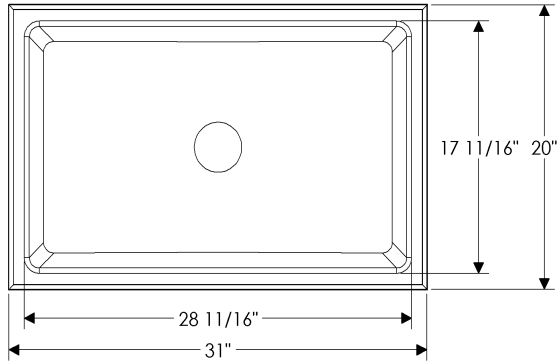

ROCKY MOUNTAIN®

H A R D W A R E

SK431
Alturas Sink
31" x 20" x 10" deep
self-rimming or undermount
140 lbs.