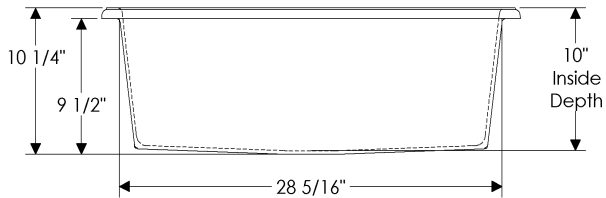

ROCKY MOUNTAIN®

H A R D W A R E

SK431
Alturas Sink
31" x 20" x 10" deep
self-rimming or undermount
140 lbs.