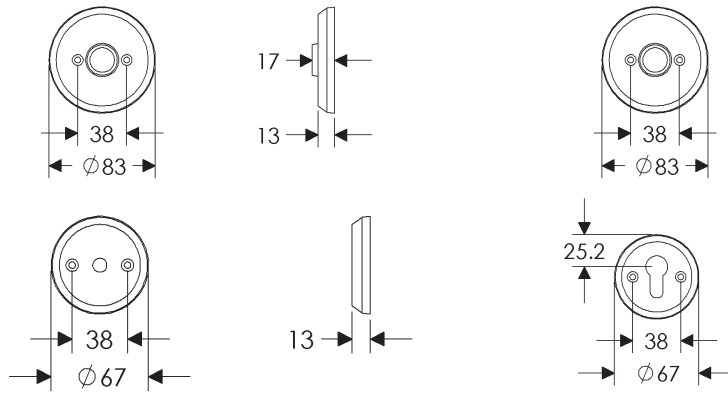

## Round Escutcheon (83mm) Shown with various lock trim

**SL418/BL413**  
Minimum C-C 78mm

**SL418/EU413**  
Minimum C-C 70mm

**SL418/BK413**  
Minimum C-C 71mm

**SL418/OC413**  
Minimum C-C 70mm