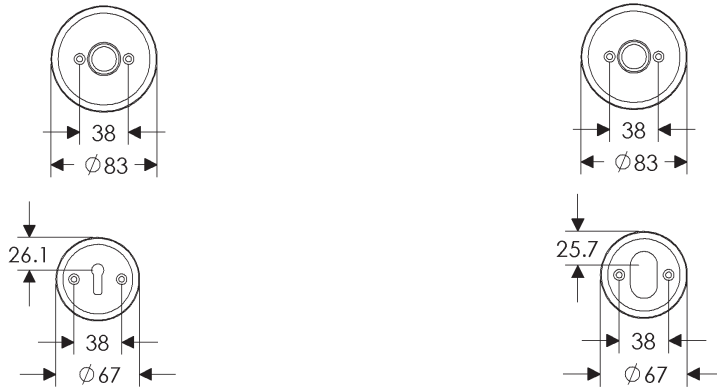

## Round Escutcheon (83mm) Shown with various lock trim

**SL418/BL413**  
Minimum C-C 78mm

**SL418/EU413**  
Minimum C-C 70mm

**SL418/BK413**  
Minimum C-C 71mm

**SL418/OC413**  
Minimum C-C 70mm