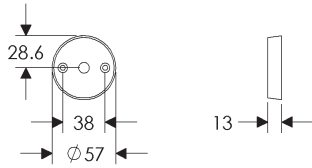

Round Designer Escutcheon (89mm) Shown with various lock trim

SL101/BL200
Minimum C-C 76mm

SL101/EU200
Minimum C-C 68mm

SL101/BK200
Minimum C-C 69mm

SL101/OC200
Minimum C-C 69mm