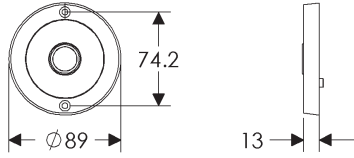

Round Designer Escutcheon (89mm) Shown with various lock trim

SL101/BL200
Minimum C-C 76mm

SL101/EU200
Minimum C-C 68mm

SL101/BK200
Minimum C-C 69mm

SL101/OC200
Minimum C-C 69mm