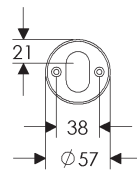

Round Designer Escutcheon (89mm) Shown with various lock trim

SL101/BL200
Minimum C-C 76mm

SL101/EU200
Minimum C-C 68mm

SL101/BK200
Minimum C-C 69mm

SL101/OC200
Minimum C-C 69mm