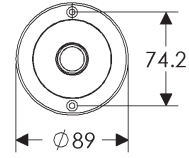

Round Designer Escutcheon (89mm) Shown with various lock trim

SL101/BL200
Minimum C-C 76mm

SL101/EU200
Minimum C-C 68mm

SL101/BK200
Minimum C-C 69mm

SL101/OC200
Minimum C-C 69mm