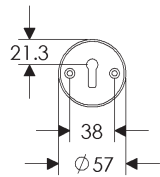

Round Designer Escutcheon (89mm) Shown with various lock trim

SL101/BL200
Minimum C-C 76mm

SL101/EU200
Minimum C-C 68mm

SL101/BK200
Minimum C-C 69mm

SL101/OC200
Minimum C-C 69mm