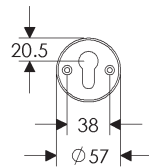

Round Designer Escutcheon (89mm) Shown with various lock trim

SL101/BL200
Minimum C-C 76mm

SL101/EU200
Minimum C-C 68mm

SL101/BK200
Minimum C-C 69mm

SL101/OC200
Minimum C-C 69mm