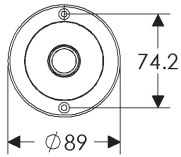

Round Designer Escutcheon (89mm) Shown with various lock trim

SL101/BL200
Minimum C-C 76mm

SL101/EU200
Minimum C-C 68mm

SL101/BK200
Minimum C-C 69mm

SL101/OC200
Minimum C-C 69mm