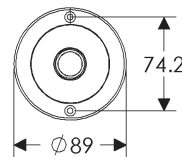

Round Designer Escutcheon (89mm) Shown with various lock trim

SL101/BL200
Minimum C-C 76mm

SL101/EU200
Minimum C-C 68mm

SL101/BK200
Minimum C-C 69mm

SL101/OC200
Minimum C-C 69mm