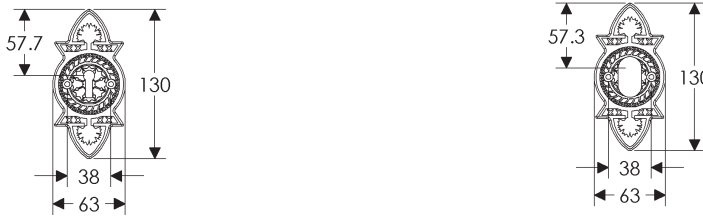

## Round Briggs Escutcheon (64mm) Shown with various lock trim

**SL10820/BL10805**  
Minimum C-C 100mm

**SL10820/EU10805**  
Minimum C-C 92mm

**SL10820/BK10805**  
Minimum C-C 93mm

**SL10820/OC10805**  
Minimum C-C 92mm