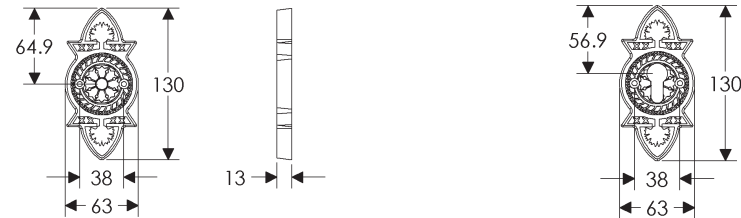

## Round Briggs Escutcheon (64mm) Shown with various lock trim

**SL10820/BL10805**  
Minimum C-C 100mm

**SL10820/EU10805**  
Minimum C-C 92mm

**SL10820/BK10805**  
Minimum C-C 93mm

**SL10820/OC10805**  
Minimum C-C 92mm