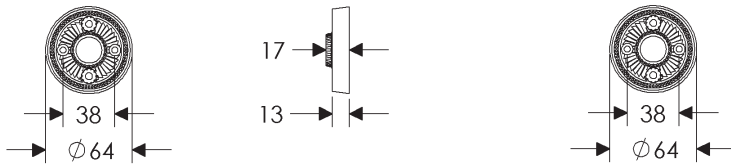

## Round Briggs Escutcheon (64mm) Shown with various lock trim

**SL10820/BL10805**  
Minimum C-C 100mm

**SL10820/EU10805**  
Minimum C-C 92mm

**SL10820/BK10805**  
Minimum C-C 93mm

**SL10820/OC10805**  
Minimum C-C 92mm