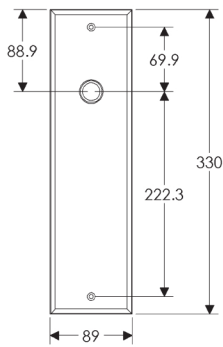

Rectangular Escutcheon: 89mm x 330mm

SL460

BL460

EU460

BK460

OC460

*This center-center dimension will need to be verified before set can be ordered.