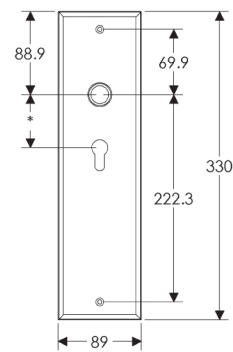

Rectangular Escutcheon: 89mm x 330mm

SL460

BL460

EU460

BK460

OC460

*This center-center dimension will need to be verified before set can be ordered.