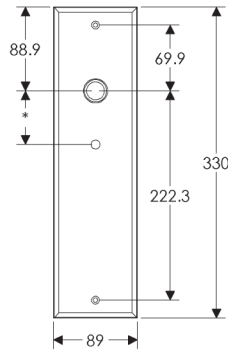

Rectangular Escutcheon: 89mm x 330mm

SL460

BL460

EU460

BK460

OC460

*This center-center dimension will need to be verified before set can be ordered.