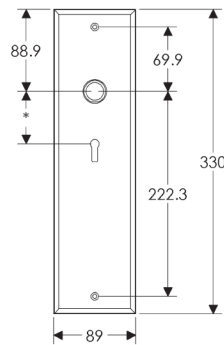

Rectangular Escutcheon: 89mm x 330mm

SL460

BL460

EU460

BK460

OC460

*This center-center dimension will need to be verified before set can be ordered.