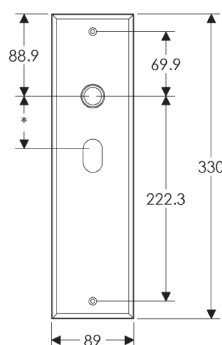

Rectangular Escutcheon: 89mm x 330mm

SL460

BL460

EU460

BK460

OC460

*This center-center dimension will need to be verified before set can be ordered.