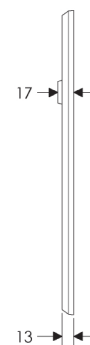

Rectangular Escutcheon: 89mm x 330mm

SL460

BL460

EU460

BK460

OC460

*This center-center dimension will need to be verified before set can be ordered.