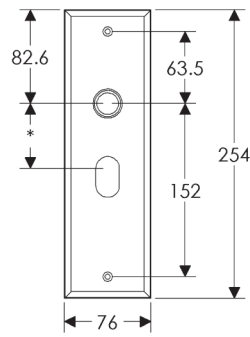

Rectangular Escutcheon: 76mm x 254mm

SL404

BL404

EU404

BK404

OC404

*This center-center dimension will need to be verified before set can be ordered.