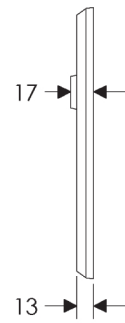

Rectangular Escutcheon: 76mm x 254mm

SL404

BL404

EU404

BK404

OC404

*This center-center dimension will need to be verified before set can be ordered.