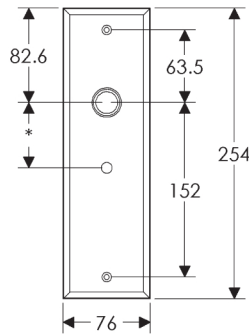

Rectangular Escutcheon: 76mm x 254mm

SL404

BL404

EU404

BK404

OC404

*This center-center dimension will need to be verified before set can be ordered.