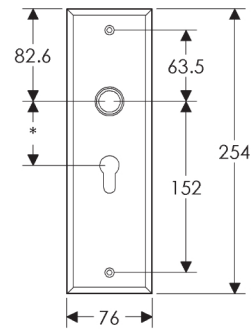

Rectangular Escutcheon: 76mm x 254mm

SL404

BL404

EU404

BK404

OC404

*This center-center dimension will need to be verified before set can be ordered.