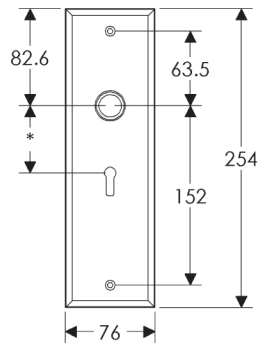

Rectangular Escutcheon: 76mm x 254mm

SL404

BL404

EU404

BK404

OC404

*This center-center dimension will need to be verified before set can be ordered.