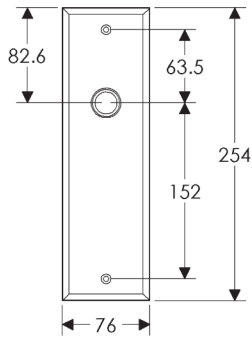

Rectangular Escutcheon: 76mm x 254mm

SL404

BL404

EU404

BK404

OC404

*This center-center dimension will need to be verified before set can be ordered.