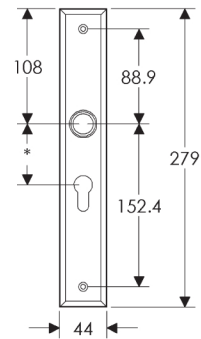

Rectangular Escutcheon: 64mm x 330mm

SL436

BL436

EU436

BK436

OC436

*This center-center dimension will need to be verified before set can be ordered.