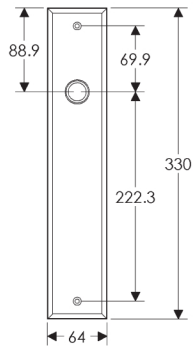

Rectangular Escutcheon: 64mm x 330mm

SL436

BL436

EU436

BK436

OC436

*This center-center dimension will need to be verified before set can be ordered.