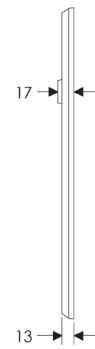

Rectangular Escutcheon: 64mm x 330mm

SL436

BL436

EU436

BK436

OC436

*This center-center dimension will need to be verified before set can be ordered.