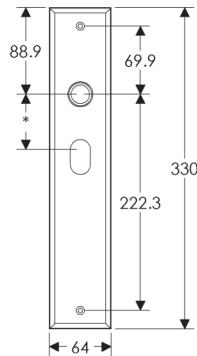

Rectangular Escutcheon: 64mm x 330mm

SL436

BL436

EU436

BK436

OC436

*This center-center dimension will need to be verified before set can be ordered.