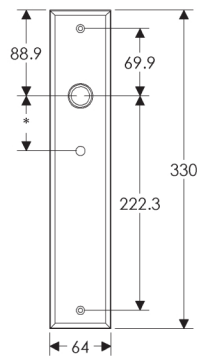

Rectangular Escutcheon: 64mm x 330mm

SL436

BL436

EU436

BK436

OC436

*This center-center dimension will need to be verified before set can be ordered.