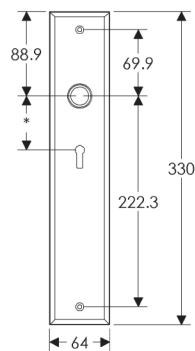

Rectangular Escutcheon: 64mm x 330mm

SL436

BL436

EU436

BK436

OC436

*This center-center dimension will need to be verified before set can be ordered.