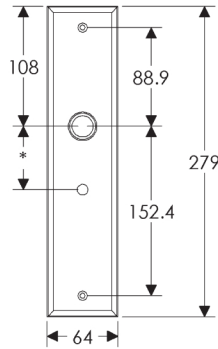

Rectangular Escutcheon: 64mm x 279mm

SL451

BL451

EU451

BK451

OC451

*This center-center dimension will need to be verified before set can be ordered.