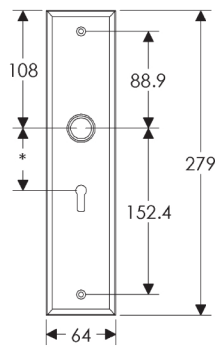

Rectangular Escutcheon: 64mm x 279mm

SL451

BL451

EU451

BK451

OC451

*This center-center dimension will need to be verified before set can be ordered.