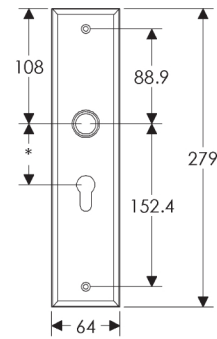

Rectangular Escutcheon: 64mm x 279mm

SL451

BL451

EU451

BK451

OC451

*This center-center dimension will need to be verified before set can be ordered.