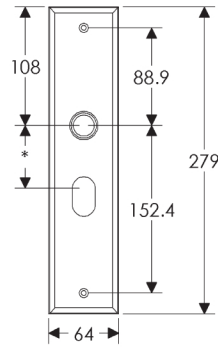

Rectangular Escutcheon: 64mm x 279mm

SL451

BL451

EU451

BK451

OC451

*This center-center dimension will need to be verified before set can be ordered.