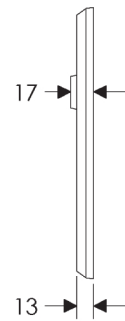

Rectangular Escutcheon: 64mm x 279mm

SL451

BL451

EU451

BK451

OC451

*This center-center dimension will need to be verified before set can be ordered.