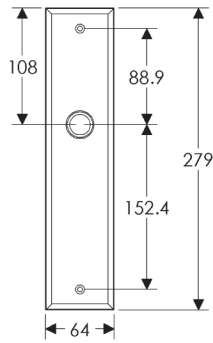

Rectangular Escutcheon: 64mm x 279mm

SL451

BL451

EU451

BK451

OC451

*This center-center dimension will need to be verified before set can be ordered.