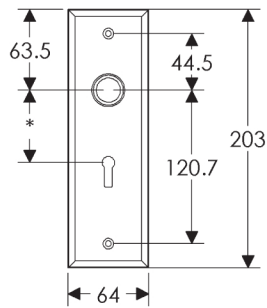

Rectangular Escutcheon: 64mm x 203mm

SL410

BL410

EU410

BK410

OC410

*This center-center dimension will need to be verified before set can be ordered.