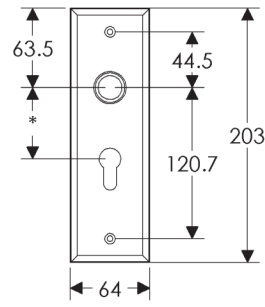

Rectangular Escutcheon: 64mm x 203mm

SL410

BL410

EU410

BK410

OC410

*This center-center dimension will need to be verified before set can be ordered.