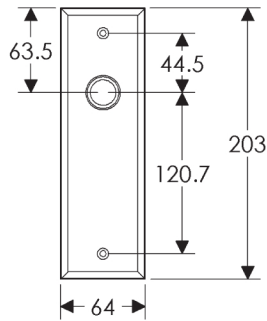

Rectangular Escutcheon: 64mm x 203mm

SL410

BL410

EU410

BK410

OC410

*This center-center dimension will need to be verified before set can be ordered.