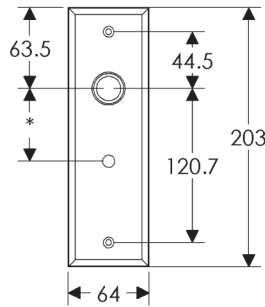

Rectangular Escutcheon: 64mm x 203mm

SL410

BL410

EU410

BK410

OC410

*This center-center dimension will need to be verified before set can be ordered.