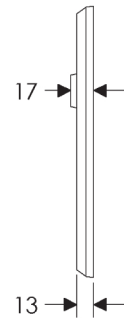

Rectangular Escutcheon: 64mm x 203mm

SL410

BL410

EU410

BK410

OC410

*This center-center dimension will need to be verified before set can be ordered.