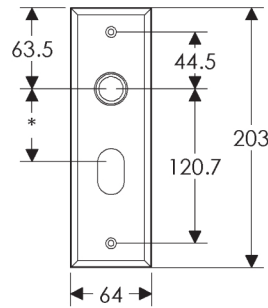

Rectangular Escutcheon: 64mm x 203mm

SL410

BL410

EU410

BK410

OC410

*This center-center dimension will need to be verified before set can be ordered.